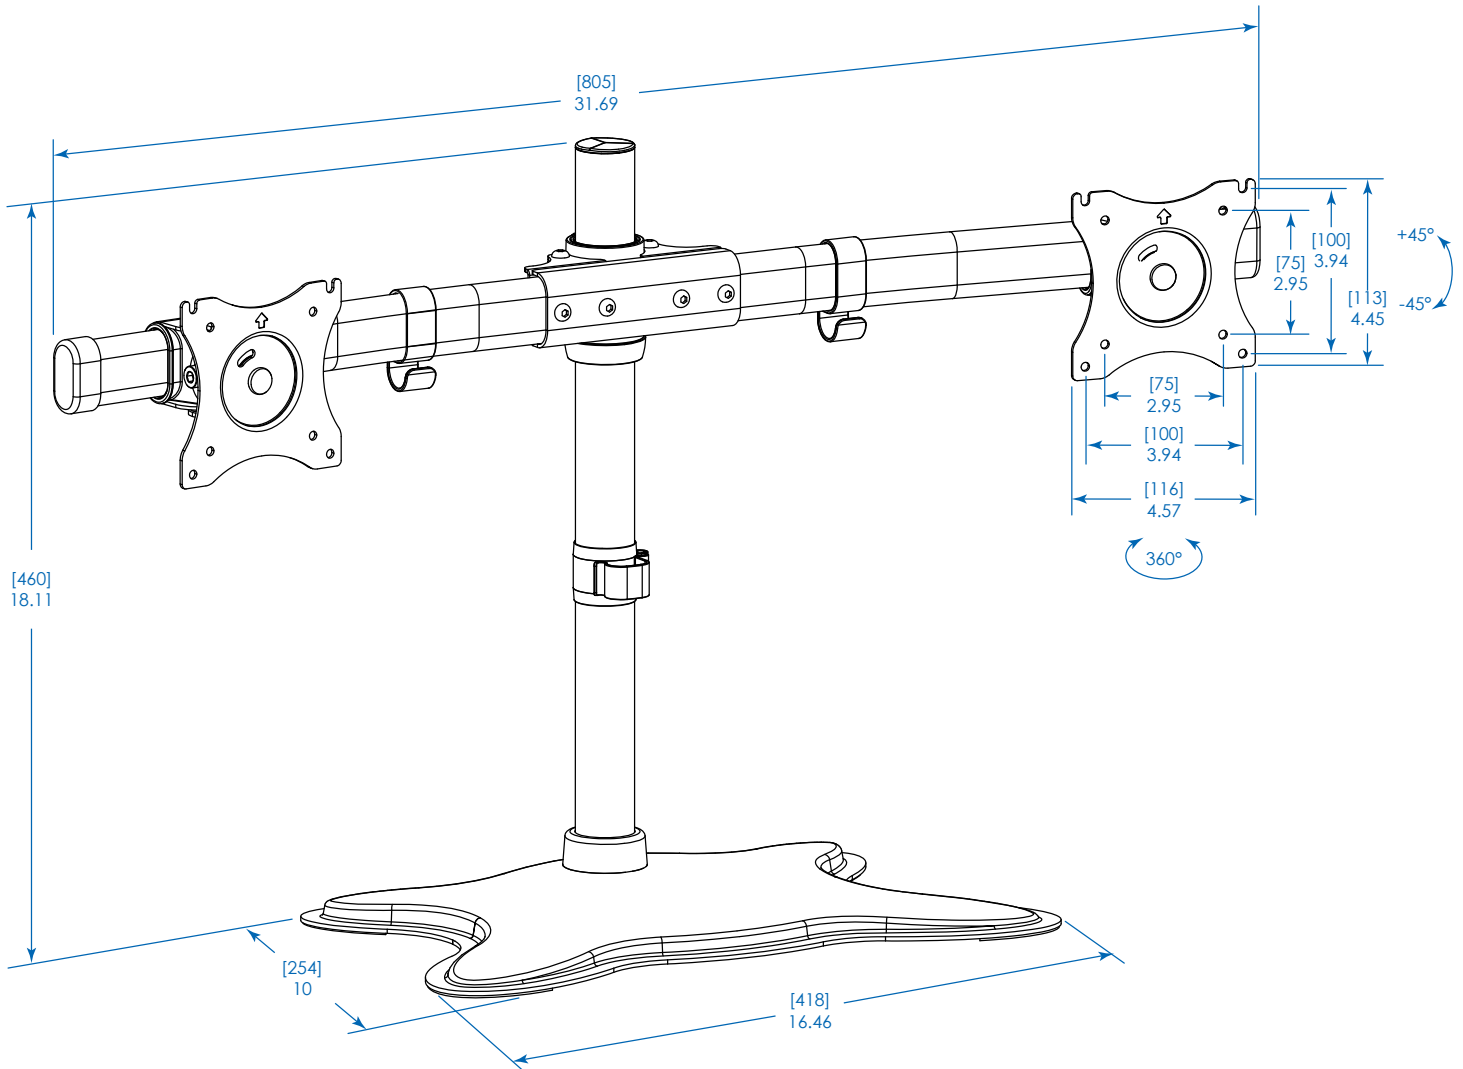

MODEL:

DDR1327SDD

Dual-Monitor Desktop Mount Stand for 13" to 27" Displays

Dimensions: [mm] INCHES

Tripp Lite has a policy of continuous improvement. Specifications are subject to change without notice.

1111 W. 35th Street
Chicago, IL 60609 USA
773.869.1234
www.tripplite.com