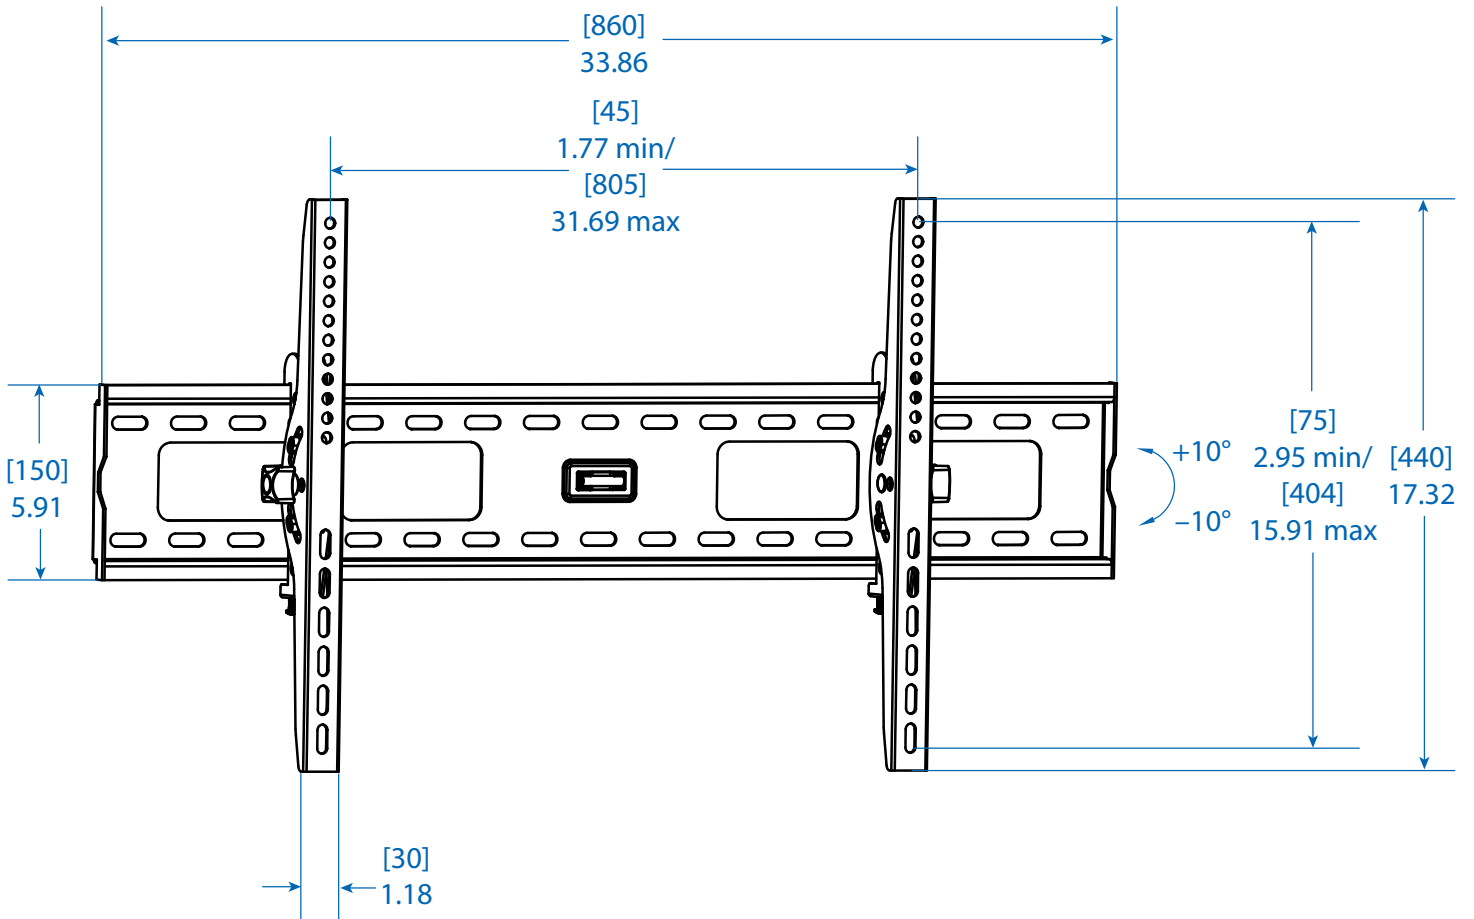

MODEL:

DWT4585X

Dimensions: [mm] INCHES

Tripp Lite has a policy of continuous improvement. Specifications are subject to change without notice.

1111 W. 35th Street
Chicago, IL 60609 USA
773.869.1234
www.tripplite.com