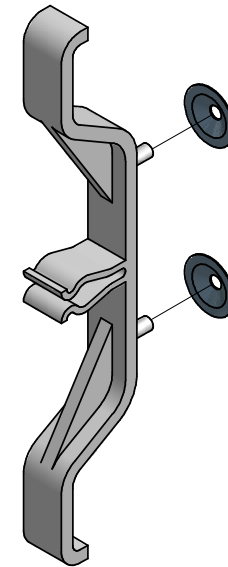

SIDE VIEW

CABLE WRAP ASSEMBLY

BACK VIEW

<b>M795</b>
Cable Wrap - Grey Plastic
Hardware
2 Clips - Spring Washers
**note cable wraps sold in pairs

HAMMOND  
MANUFACTURING™

M795