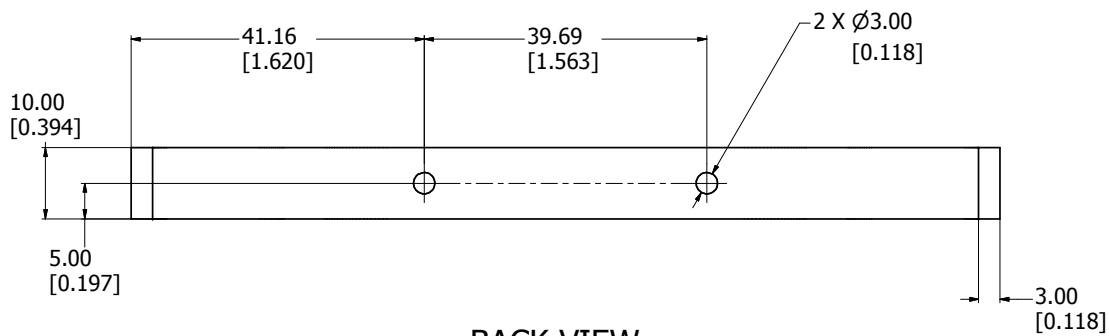

SIDE VIEW

CABLE WRAP ASSEMBLY

BACK VIEW

<b>M795</b>
Cable Wrap - Grey Plastic
Hardware
2 Clips - Spring Washers
**note cable wraps sold in pairs

HAMMOND  
MANUFACTURING™

M795