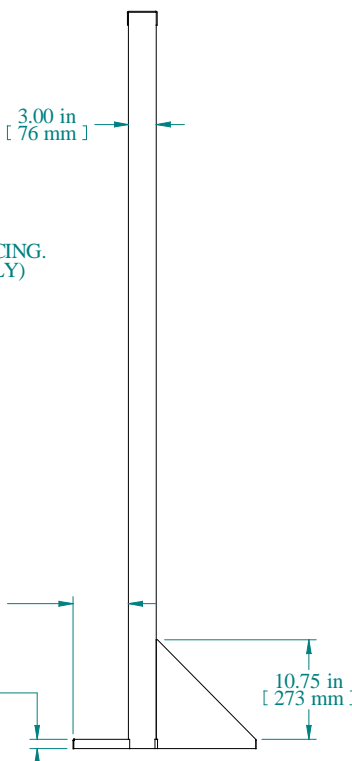

TOP VIEW

FRONT VIEW

SIDE VIEW

PART NUMBERS	
DNRR77LDW	PAINTED BLACK THIN FILM

NOTES
Welded Assembly See Hammond Website for Additional Accessories

Data subject to change without notice. Isometric drawing not to scale.

**HAMMOND MANUFACTURING™**  
 www.hammondmfg.com  
 PART NO. DNRR77LDW