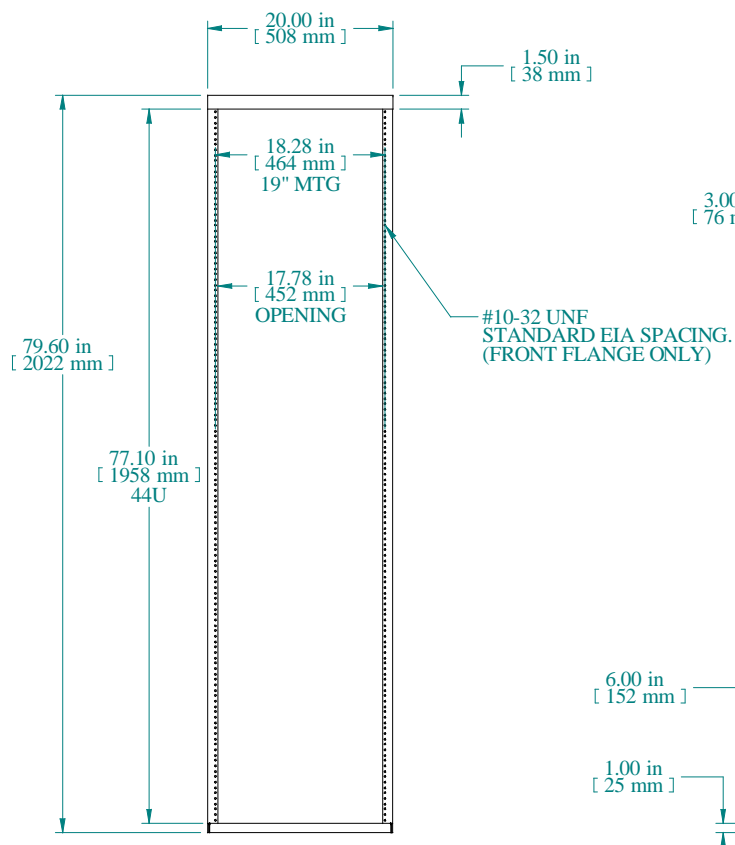

TOP VIEW

FRONT VIEW

SIDE VIEW

PART NUMBERS	
DNRR77LDW	PAINTED BLACK THIN FILM

NOTES
Welded Assembly See Hammond Website for Additional Accessories

Data subject to change without notice. Isometric drawing not to scale.

**HAMMOND MANUFACTURING™**  
 www.hammondmfg.com  
 PART NO. DNRR77LDW