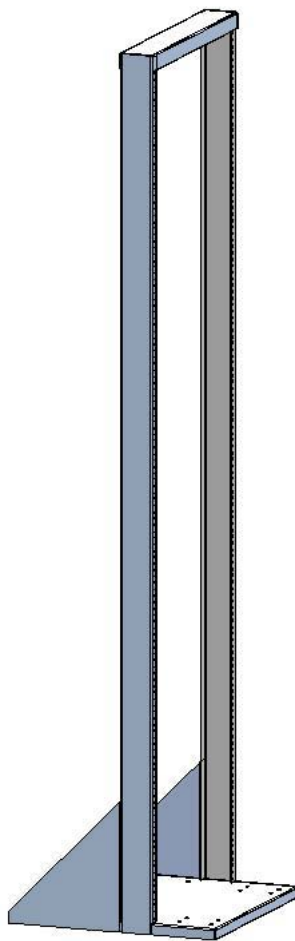

TOP VIEW

FRONT VIEW

SIDE VIEW

PART NUMBERS	
DNRR77LDW	PAINTED BLACK THIN FILM

NOTES
Welded Assembly See Hammond Website for Additional Accessories

Data subject to change without notice. Isometric drawing not to scale.

**HAMMOND MANUFACTURING™**  
 www.hammondmfg.com  
 PART NO. DNRR77LDW