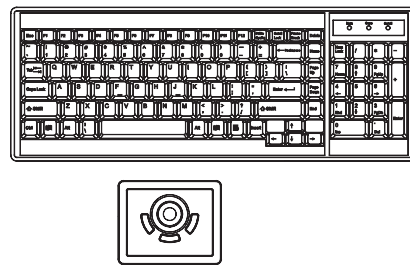

Diagrams (mm)

Keyboard Mouse Cable

EKC-3

- 6 feet Combo keyboard cable (bundle)
- VGA + USB or PS/2, server end
- DB15 (VGA, USB KB & MS), console port

• Dimensions

Product : 439 x 369 x 44 mm / 17.3 x 14.5 x 1.73 inch
 Packing : 582 x 500 x 100 mm / 22.9 x 19.7 x 3.9 inch

• Weight

Net / Gross : 7.4 kgs (16.3 lbs) / 9.5 kgs (20.9 lbs)

• Casing Color : Black (RAL 9005)

Standard Keyboard

Ge G keyboard integrated with touchpad

Gb G keyboard integrated with trackball

Supporting layouts