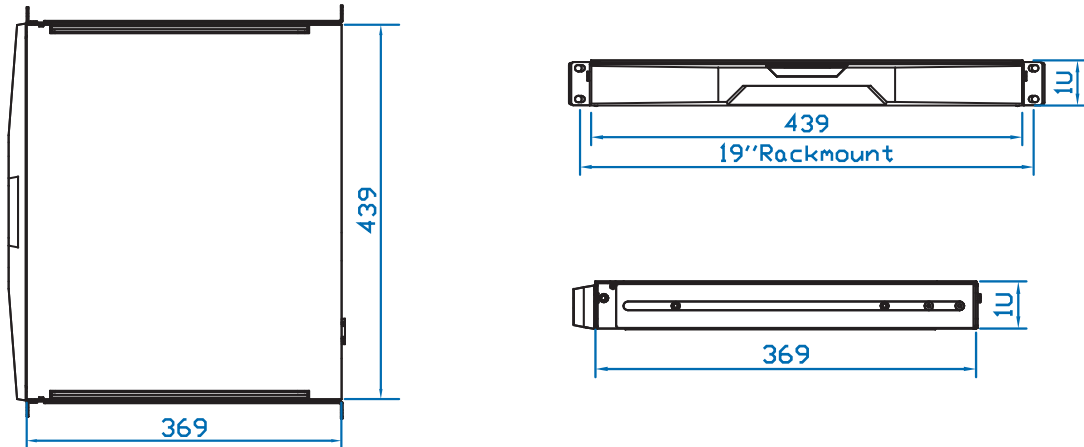

RK-2e / RK-2b

Drawer Features & Benefits

- ▶ Short depth design of 369mm (14.5") only
- ▶ 104-key keyboard with either touchpad or trackball
- ▶ Light weight & low shipping cost
- ▶ Lockable drawer to secure keyboard & mouse access
- ▶ Enhanced aesthetics with molded front handle and two point lock
- ▶ Combo interface either PS/2 or USB for keyboard drawer

Diagrams (mm)

Keyboard Mouse Cable

EKC-3

- 6 feet Combo keyboard cable (bundle)
- VGA + USB or PS/2, server end
- DB15 (VGA, USB KB & MS), console port

• Dimensions

Product : 439 x 369 x 44 mm / 17.3 x 14.5 x 1.73 inch
 Packing : 582 x 500 x 100 mm / 22.9 x 19.7 x 3.9 inch

• Weight

Net / Gross : 7.4 kgs (16.3 lbs) / 9.5 kgs (20.9 lbs)

• Casing Color : Black (RAL 9005)

Standard Keyboard

Ge G keyboard integrated with touchpad

Gb G keyboard integrated with trackball

Supporting layouts