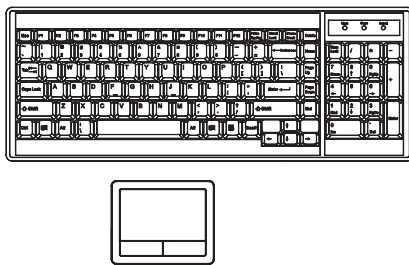

RK-2e / RK-2b

Drawer Features & Benefits

- ▶ Short depth design of 369mm (14.5") only
- ▶ 104-key keyboard with either touchpad or trackball
- ▶ Light weight & low shipping cost
- ▶ Lockable drawer to secure keyboard & mouse access
- ▶ Enhanced aesthetics with molded front handle and two point lock
- ▶ Combo interface either PS/2 or USB for keyboard drawer

Diagrams (mm)

Keyboard Mouse Cable

EKC-3

- 6 feet Combo keyboard cable (bundle)
- VGA + USB or PS/2, server end
- DB15 (VGA, USB KB & MS), console port

• Dimensions

Product : 439 x 369 x 44 mm / 17.3 x 14.5 x 1.73 inch
 Packing : 582 x 500 x 100 mm / 22.9 x 19.7 x 3.9 inch

• Weight

Net / Gross : 7.4 kgs (16.3 lbs) / 9.5 kgs (20.9 lbs)

• Casing Color : Black (RAL 9005)

Standard Keyboard

Ge G keyboard integrated with touchpad

Gb G keyboard integrated with trackball

Supporting layouts