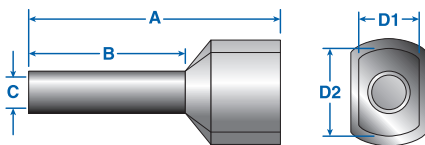

Ferrules

Dual Wire Insulated

Dual Wire Ferrules have larger diameters and special shaped sleeves that accept two conductors of the same or different size. They provide an efficient connection of multiple wires in the same terminal clamp or simplify wire jumpering between terminal clamps. They are color coded with the same convention as the insulated DIN standard ferrules.

To ensure efficient ferrule crimping always select the smallest ferrule diameter that fits the wire and use only professional crimping tools. (Please refer to the ordering pages and the Crimper Selector Guide on page 109.)

- Sleeve: polypropylene
- Tube: tin plated copper

DUAL WIRE FERRULES

Tested According To:

- CSA Std C22.2 No. 65-93 - Wire Connectors
- CSA Std C22.2 No. 188-M1983 - Splicing Wire and Cable Connectors
- ANSI/UL Std No. 486A - Wire Connectors and Soldering Lugs for Use with Copper Conductors
- ANSI/UL Std No. 486C - Splicing Wire Connectors

Wires x AWG (mm²)	Color	Type	Cat. No.	Stripping Length mm (in.)	A	B	C	D1	D2	Std. Pk.*
2x20 (2x.50)	White	H2x0.50/8	2794.0	11.0 (.43)	14.6 (.57)	8.2 (.32)	1.7 (.07)	3.0 (.12)	5.0 (.20)	500/100
2x18 (2x.75)	Gray	H2x0.75/8	2775.0	11.0 (.43)	14.6 (.57)	8.2 (.32)	2.0 (.08)	3.0 (.12)	5.5 (.22)	500/100
2x18 (2x.75)	Gray	H2x0.75/10	2795.0	13.0 (.51)	16.4 (.65)	10.0 (.39)	2.0 (.08)	3.0 (.12)	5.5 (.22)	500/100
2x18 (2x1.0)	Red	H2x1.00/8	2776.0	11.0 (.43)	15.4 (.61)	8.2 (.32)	2.4 (.09)	3.2 (.13)	5.8 (.23)	500/100
2x18 (2x1.0)	Red	H2x1.00/18	2796.0	21.0 (.83)	25.2 (.99)	18.0 (.71)	2.4 (.09)	3.2 (.13)	5.8 (.23)	500/100
2x16 (2x1.5)	Black	H2x1.50/8	2777.0	12.0 (.47)	15.8 (.62)	8.2 (.32)	2.6 (.10)	3.6 (.14)	6.5 (.26)	500/100
2x16 (2x1.5)	Black	H2x1.50/12	2797.0	16.0 (.63)	19.6 (.77)	12.0 (.47)	2.6 (.10)	3.6 (.14)	6.5 (.26)	500/100
2x14 (2x2.5)	Blue	H2x2.50/10	2778.0	14.0 (.55)	18.5 (.73)	10.0 (.39)	3.3 (.13)	4.5 (.18)	8.0 (.31)	500/100
2x14 (2x2.5)	Blue	H2x2.50/12	2798.0	17.0 (.67)	20.5 (.80)	12.0 (.47)	3.3 (.13)	4.5 (.18)	8.0 (.31)	500/100
2x12 (2x4.0)	Gray	H2x4.00/12	2799.0	16.0 (.63)	22.0 (.87)	12.0 (.47)	3.9 (.15)	5.2 (.20)	9.0 (.35)	100
2x10 (2x6.0)	Yellow	H2x6.00/12	2800.0	18.0 (.71)	23.0 (.91)	12.0 (.47)	5.0 (.20)	6.2 (.24)	11.4 (.45)	100
2x8 (2x10.0)	Red	H2x10.00/12	2801.0	18.0 (.71)	24.0 (.94)	12.0 (.47)	6.2 (.24)	7.6 (.30)	13.4 (.53)	100
2X6 (2x16.0)	Blue	H2x16.00/16	2802.0	20.0 (.79)	29.0 (1.14)	16.0 (.63)	8.9 (.35)	9.5 (.37)	17.2 (.68)	100/50

INSULATED FERRULES Assortment Box

Handy Assortment Boxes for convenient dispensing and storage of Industry and DIN Standard Insulated Ferrules. Types AB1-S and AB1-D are equipped with five different ferrule sizes. Types AB2-S and AB2-D are equipped with four different ferrule sizes. Contents of each box is listed. Dimensions for industry and DIN standard insulated ferrules are listed on pages 106.