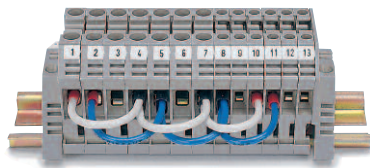

* Different standard packs are available for many ferrules. To order the desired standard pack, please use the quantity required as a suffix to the Cat. No.

Example: Type H2x0.50/0, Cat. No. 2794.0/100 for a standard pack of 100