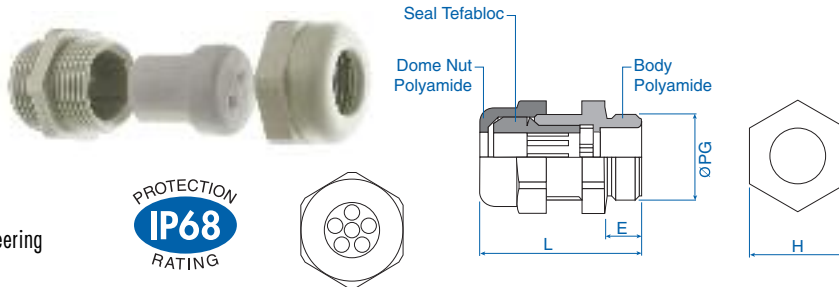

Cable Gland Industrial Multi-Conductor (PG) - Polyamide

Material:

- Body: Polyamide PA 6
25 % Glass-fiber Reinforced
- Seal: Tefabloc

Characteristics:

- PG thread
- Multi-holed seal inserts

Temperature Range

-30 to 120°C
(-22 to 248°F)

Technical properties:

- Gas tight and watertight
- Completely twist protected
- Combinable with various sealing inserts

Applications:

- Machines and devices
- Measuring and control engineering
- Plant installations