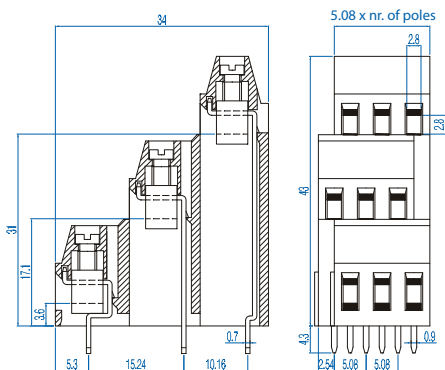

5.08 and 6.35mm Pin Spacing – Fixed PCB Blocks

Pin Spacing: 5.08mm
 Orientation: Vertical-Triple Level
 Clamp Type: Screw Cage
 Design: Modular

MVT-25xx

ELECTRICAL

	Current	Voltage	Wire Range
	15A ^①	300V	30-14AWG
	16A	450V	2.5mm ² Stranded 4.0mm ² Solid

INSTALLATION DATA

Screw Size	M3	PCB Hole Size	1.3mm
Torque	0.5Nm (4.5 lbf-in.)	Stripping Lgth.	8.3mm

MATERIAL

Body	Polyamide	Screw	Galvanized Steel
Flammability Class	UL94V-0	Terminal	Tin-Plated Brass
Temperature Limit	105°C UL 125°C IEC	Clamp	Nickeled Brass
Color	Green		

No. Poles	Cat. #	Length (mm)	Std. Pk.
6	MVT-252	12.7	50
9	MVT-253	17.8	50
12	MVT-254	22.9	30
15	MVT-255	27.9	30
18	MVT-256	33.0	30
21	MVT-257	38.1	30
24	MVT-258	43.2	30
27	MVT-259	48.3	30
30	MVT-2510	53.3	30
33	MVT-2511	58.4	15
36	MVT-2512	63.5	15
39	MVT-2513	68.6	15
42	MVT-2514	73.7	15
45	MVT-2515	78.7	15
48	MVT-2516	83.2	15
51	MVT-2517	88.9	15
54	MVT-2518	94.0	15
57	MVT-2519	99.1	15
60	MVT-2520	104.1	5
63	MVT-2521	109.2	5
66	MVT-2522	114.3	5
69	MVT-2523	119.4	5
72	MVT-2524	124.5	5

① 16A Factory Wiring - UL

Pin Spacing: 6.35mm/ 12.7mm*
 Orientation: Vertical
 Clamp Type: Screw Cage
 Design: Modular

MV-46xx

ELECTRICAL

	Current	Voltage	Wire Range
	20A ^②	300V	30-12AWG
	25A	500V	4.0mm ² Stranded 6.0mm ² Solid