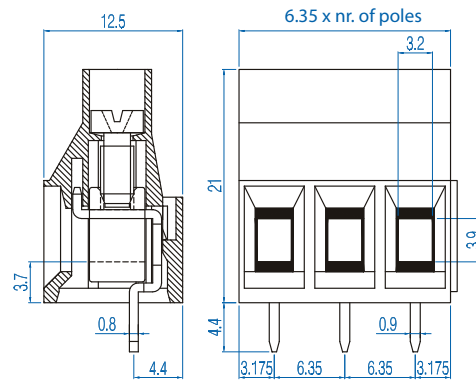

No. Poles	Cat. #	Length (mm)	Std. Pk.
6	MVT-252	12.7	50
9	MVT-253	17.8	50
12	MVT-254	22.9	30
15	MVT-255	27.9	30
18	MVT-256	33.0	30
21	MVT-257	38.1	30
24	MVT-258	43.2	30
27	MVT-259	48.3	30
30	MVT-2510	53.3	30
33	MVT-2511	58.4	15
36	MVT-2512	63.5	15
39	MVT-2513	68.6	15
42	MVT-2514	73.7	15
45	MVT-2515	78.7	15
48	MVT-2516	83.2	15
51	MVT-2517	88.9	15
54	MVT-2518	94.0	15
57	MVT-2519	99.1	15
60	MVT-2520	104.1	5
63	MVT-2521	109.2	5
66	MVT-2522	114.3	5
69	MVT-2523	119.4	5
72	MVT-2524	124.5	5

① 16A Factory Wiring - UL

Pin Spacing: 6.35mm/ 12.7mm*
 Orientation: Vertical
 Clamp Type: Screw Cage
 Design: Modular

MV-46xx

ELECTRICAL

	Current	Voltage	Wire Range
	20A ^②	300V	30-12AWG
	25A	500V	4.0mm ² Stranded 6.0mm ² Solid

INSTALLATION DATA

Screw Size	M3	PCB Hole Size	1.3mm
Torque	0.5Nm (4.5 lbf-in.)	Stripping Lgth.	9.8mm

MATERIAL

Body	Polyamide	Screw	Galvanized Steel
Flammability Class	UL94V-0	Terminal	Tin-Plated Brass
Temperature Limit	105°C UL 125°C IEC	Clamp	Nickeled Brass
Color	Green		

No. Poles	Cat. #	Length (mm)	Std. Pk.
2	MV-462	12.7	100
3	MV-463	19.0	100
4	MV-464	25.4	50
5	MV-465	31.7	50
6	MV-466	38.0	50
7	MV-467	44.4	50
8	MV-468	50.7	50
9	MV-469	57.0	50
10	MV-4610	63.4	50
11	MV-4611	69.7	50
12	MV-4612	76.0	50
13	MV-4613	82.4	20
14	MV-4614	88.7	20
15	MV-4615	95.0	20
16	MV-4616	101.4	20