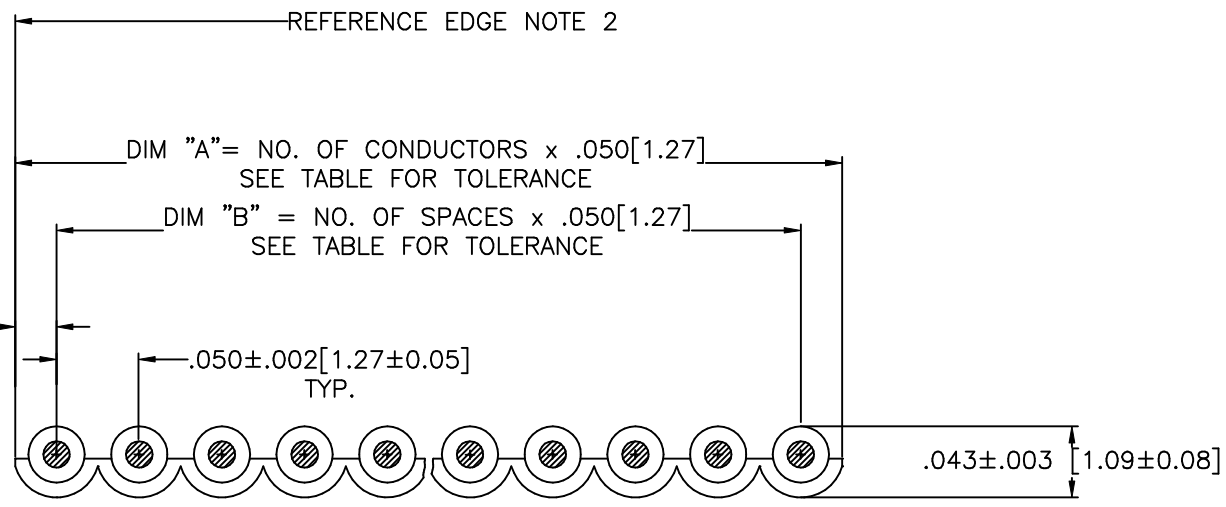

1 | 2

3 |

4

STYLE-Y NOTE 4

NOTE 2

STYLE-Z NOTE 5

NOTES:

1. MADE IN ACCORDANCE WITH BUS-12-025.
- ② COLOR: FROM REFERENCE EDGE - BROWN/RED/ORANGE/YELLOW/GREEN/BLUE/VIOLET/GRAY/WHITE/BLACK, COLORS REPEAT.
- ③ .025±.007/0.64±0.18 DIM. MUST BE HELD. REGARDLESS OF THE ACTUAL MEASURED DIMS. "A" & "B".
- ④ U.L. STYLE 2884.
- ⑤ U.L. STYLE 20932.