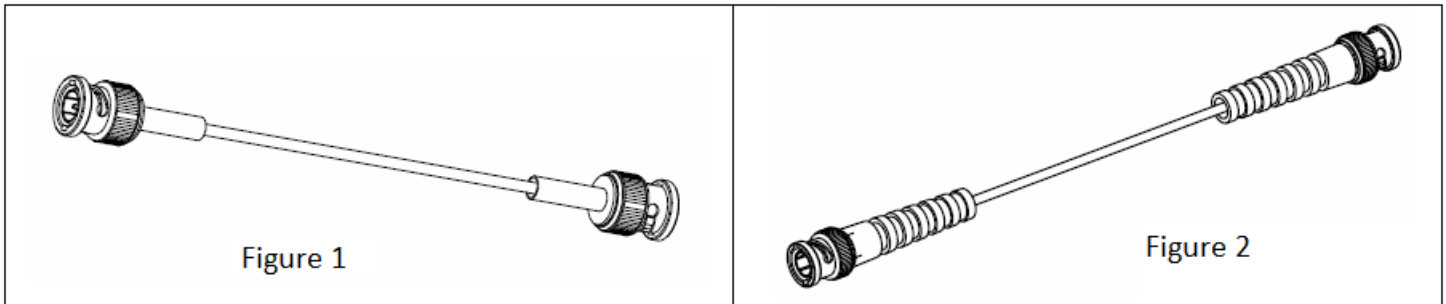

Amphenol Connex

Fixed Length Cable Assembly Update – 12/09/2010

BNC Plug to BNC Plug Assemblies – **Just Released!**

Part Number	Cable Type	Connector 1	Connector 2	Impedance	Figure
115101-19-XX.XX	RG 58	BNC Straight Plug	BNC Straight Plug	50 Ohms	2
115101-06-XX.XX	Belden 8218	BNC Straight Plug	BNC Straight Plug	75 Ohms	1
115101-20-XX.XX	RG 59	BNC Straight Plug	BNC Straight Plug	75 Ohms	2

- ❖ Replace XX.XX with overall length of cables in inches.
Example: 06.00 = 6 Inches long.
- ❖ Standard Cable Lengths are 6, 12, 24 and 36 inches, but these are also available in up to 100 Ft lengths.
- ❖ Custom options available! Contact Amphenol Connex for more information.

Amphenol Connex also offers the following fixed length cable assembly types:

SMA Assemblies

SMA Straight Plug to SMA Straight Plug
 SMA Straight Plug to SMA Right Angle Plug
 SMA Right Angle Plug to SMA Right Angle Plug
 SMA Straight Plug to SMA Bulkhead Jack
 SMA Right Angle Plug to SMA Bulkhead Jack