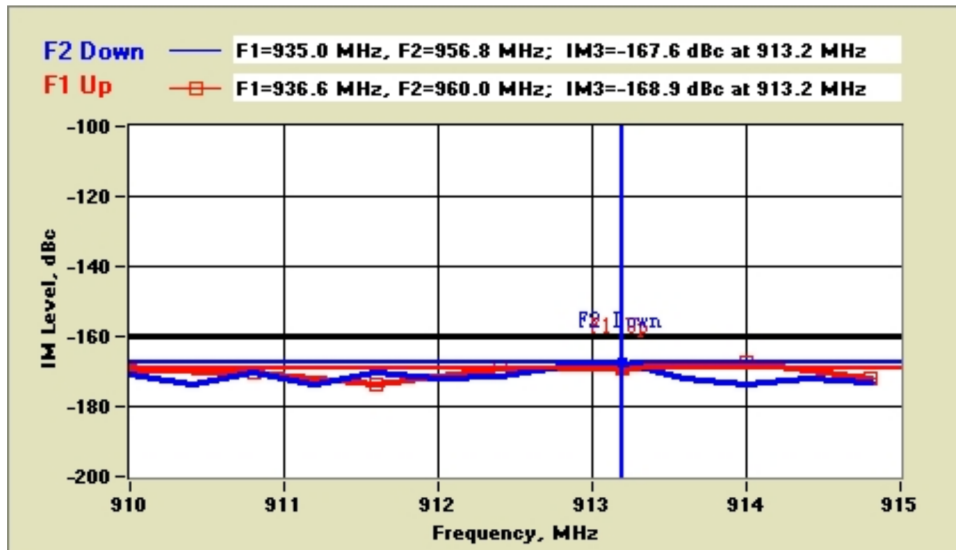

Passive IM Test Results

Description

172372
N Plug to N Jack Adapter

Carrier Sweep

<i>ALC is on</i>	<i>Measured Power</i>	<i>Offset</i>
F2 DOWN from 960.0 to 955.6 MHz. F1 Fixed at 935.0 MHz	42.9 dBm	0.0 dB
F1 UP from 935.0 to 937.4 MHz. F2 Fixed at 960.0 MHz	42.7 dBm	0.0 dB

Passive IM Response (IM3)

REVERSE IM