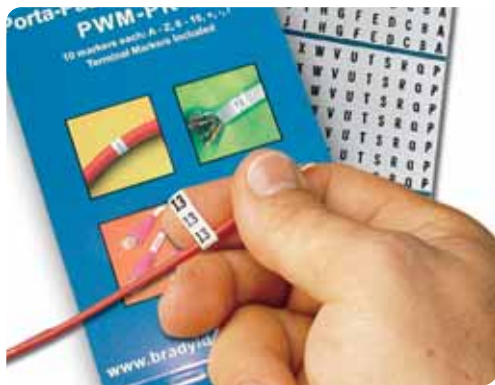

Porta Pack Books

- Ten pages per book.
- Unique comb design allows for easy refill of book.
- Slim, lightweight, pocket-sized book is easy to carry and easy to use.
- Large selections of legends available. 15 different books...over 250 different refill packs.
- Numbers...letters...special symbols...NEMA colours.
- Includes terminal marker with each wire marker.

Vinyl Cloth (B-500)

Order Reference	Legend	Markers each Legend
PWM-PK-1	0 to 9	45
PWM-PK-2	A to Z, 0 to 15, +, -, /	10
PWM-PK-3	1 to 45	10
PWM-PK-4	1, 2, 3	150
PWM-PK-5	A, B, C	150
PWM-PK-6	T1, T2, T3	150
PWM-PK-7	L1, L2, L3	150
PWM-PK-8	1 to 15 16 to 90 A to Z, +, -, /, 0	6 4 2
PWM-PK-9	1, 2, 3, A, B, C	45
PWM-PK-10	T1, T2, T3, L1, L2, L3	30
PWM-PK-11	10 different NEMA colours	45
PWM-PK-12	1 to 30 A to Z Blank Write-On Labels + -	15 15 18 8 7
PWM-PK-13	+ , -, AC, DC POS, NEG, GND, NEUT Spare Blank Write-On Labels	45 33 21 21
PWM-PK-14	46 to 90	10
PWM-PK-15	1 to 45 46 to 90	5 5

Write-on Self-laminating Wire and Cable Markers

- Use Brady's labelling pens or other markers to write on legend.
- Transparent part over-wraps provide snug fitting, self-laminating shield that resists oil, water and solvents.
- For applications above or below ground.

Vinyl (B-292)

Order Reference	Legend	Marker Size (mm)	Markers Per Book	Size of Write-on Area (mm)	Max Diam. (mm)
PWC-PK-1	Blank/Write-on	19.05 x 44.45	120	19.05 x 12.70	10
PWC-PK-3	Blank/Write-on	25.40 x 76.20	60	25.40 x 19.05	18
PWC-PK-6	Blank/Write-on	25.40 x 152.40	30	25.40 x 25.40	40
PWC-PK-36	Blank/Write-on	25.40 x 76.20 25.40 x 152.40	30 15	25.40 x 19.05 25.40 x 25.40	18 40