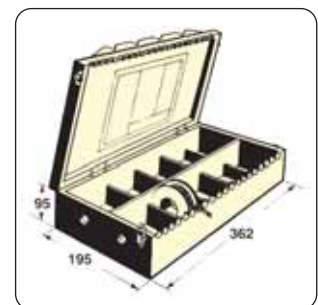

Catena Rings Wooden box

20 reel box

A beechwood carry case that holds 20 reels and 2 tools.

Size: 195 x 362 x 95 h mm.

60 reel box

A beechwood carry case that holds 60 reels and 6 tools.

Size: 227 x 383 x 295 h mm.