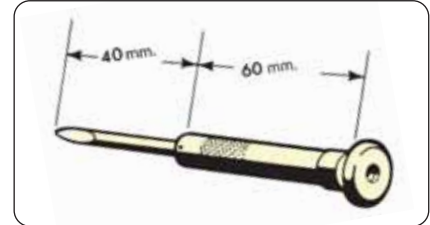

Catena Rings Tool for Cables

Designed to make the application of wiremarkers more efficient.

Order Reference	Description	Max. Diameter (mm)	Pieces per Pack
CCT-2	Catena rings tool for cables with max dia 1.8mm	1.8	1
CCT-2.5	Catena rings tool for cables with max dia 2.3mm	2.3	1
CCT-3	Catena rings tool for cables with max dia 2.8mm	2.8	1
CCT-3.5	Catena rings tool for cables with max dia 3.3mm	3.3	1
CCT-4	Catena rings tool for cables with max dia 3.8mm	3.8	1
CCT-4.5	Catena rings tool for cables with max dia 4.3mm	4.3	1
CCT-5	Catena rings tool for cables with max dia 4.8mm	4.8	1
CCT-6	Catena rings tool for cables with max dia 5.8mm	5.8	1
CCT-7	Catena rings tool for cables with max dia 6.8mm	6.8	1
CCT-8	Catena rings tool for cables with max dia 7.8mm	7.8	1
CCT-9	Catena rings tool for cables with max dia 8.8mm	8.8	1

Reference table for Catena Rings and Catena Tool

Inner ring ø (mm)	Tool type	For cables Wire Diameter Range Min/Max.(mm)
0.8	1.3	from 0.7 – 1.2
1.5	2	from 1.3 – 1.8
	2.5	from 1.3 – 2.3
2	2.5	from 1.8 – 2.3
	3	from 1.8 – 2.8
2.5	3	from 2.3 – 2.8
	3.5	from 2.3 – 3.3
3	3.5	from 2.8 – 3.3
	4	from 2.8 – 3.8
3.5	4	from 3.3 – 3.8
	4.5	from 3.3 – 4.3
	5	from 3.3 – 4.8
4.5	5	from 4.3 – 4.8
	6	from 4.3 – 5.8
	7	from 4.3 – 6.8
6	7	from 5.8 – 6.8
	8	from 5.8 – 7.8
	9	from 5.8 – 8.8