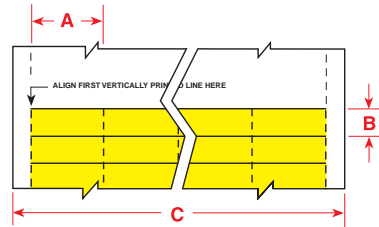

## Faceplate Inserts by Size

Part Number	Pieces Per Package	Material	Color	Strips Per Row	Strip Width Inch (mm) A	Strip Height Inch (mm) B	Web Width Inch (mm) C
<b>1.975" Label Width</b>							
LAT-176-124-WT	1,000	Paper	White	4	1.975 (50.17)	0.375 (9.53)	8.500 (215.90)

## 110 Block Markers by Size

Part Number	Pieces Per Package	Material	Color	Strips Per Row	Strip Width Inch (mm) A	Strip Height Inch (mm) B	Web Width Inch (mm) C
<b>7.900" Label Width</b>							
LAT-177-124-BL	180	Paper	Blue	1	7.900 (200.66)	0.475 (12.07)	8.500 (215.90)
LAT-177-124-BR	180	Paper	Brown	1	7.900 (200.66)	0.475 (12.07)	8.500 (215.90)
LAT-177-124-GR	180	Paper	Green	1	7.900 (200.66)	0.475 (12.07)	8.500 (215.90)
LAT-177-124-GY	180	Paper	Gray	1	7.900 (200.66)	0.475 (12.07)	8.500 (215.90)
LAT-177-124-OR	180	Paper	Orange	1	7.900 (200.66)	0.475 (12.07)	8.500 (215.90)
LAT-177-124-PL	180	Paper	Purple	1	7.900 (200.66)	0.475 (12.07)	8.500 (215.90)
LAT-177-124-RD	180	Paper	Red	1	7.900 (200.66)	0.475 (12.07)	8.500 (215.90)
LAT-177-124-WT	180	Paper	White	1	7.900 (200.66)	0.475 (12.07)	8.500 (215.90)
LAT-177-124-YL	180	Paper	Yellow	1	7.900 (200.66)	0.475 (12.07)	8.500 (215.90)

## Non Die-Cut Sheets

Part Number	Sheets Per Package	Material	Color	Label Width Inch (mm)	Label Height Inch (mm)	Labels Per Sheet
<b>8.500" Label Width</b>						
LAT-28-773-25-SH	25 Sheets	Metallized Polyester	Silver	8.500 (215.90)	11.000 (279.40)	1
LAT-28-747-25-SH	25 Sheets	Polyester	White	8.500 (215.90)	11.000 (279.40)	1
LAT-28-747-YL-25-SH	25 Sheets	Polyester	Yellow	8.500 (215.90)	11.000 (279.40)	1
LAT-28-722-25-SH	25 Sheets	Polyester	Clear	8.500 (215.90)	11.000 (279.40)	1
LAT-28-409-25-SH	25 Sheets	Polyolefin	White	8.500 (215.90)	11.000 (279.40)	1