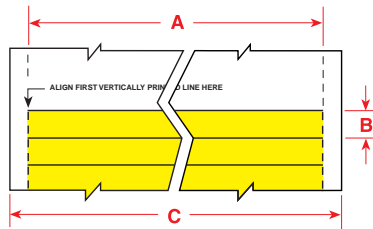

## Faceplate Inserts by Size

Part Number	Pieces Per Package	Material	Color	Strips Per Row	Strip Width Inch (mm) A	Strip Height Inch (mm) B	Web Width Inch (mm) C
<b>1.975" Label Width</b>							
LAT-176-124-WT	1,000	Paper	White	4	1.975 (50.17)	0.375 (9.53)	8.500 (215.90)

## 110 Block Markers by Size

Part Number	Pieces Per Package	Material	Color	Strips Per Row	Strip Width Inch (mm) A	Strip Height Inch (mm) B	Web Width Inch (mm) C
<b>7.900" Label Width</b>							
LAT-177-124-BL	180	Paper	Blue	1	7.900 (200.66)	0.475 (12.07)	8.500 (215.90)
LAT-177-124-BR	180	Paper	Brown	1	7.900 (200.66)	0.475 (12.07)	8.500 (215.90)
LAT-177-124-GR	180	Paper	Green	1	7.900 (200.66)	0.475 (12.07)	8.500 (215.90)
LAT-177-124-GY	180	Paper	Gray	1	7.900 (200.66)	0.475 (12.07)	8.500 (215.90)
LAT-177-124-OR	180	Paper	Orange	1	7.900 (200.66)	0.475 (12.07)	8.500 (215.90)
LAT-177-124-PL	180	Paper	Purple	1	7.900 (200.66)	0.475 (12.07)	8.500 (215.90)
LAT-177-124-RD	180	Paper	Red	1	7.900 (200.66)	0.475 (12.07)	8.500 (215.90)
LAT-177-124-WT	180	Paper	White	1	7.900 (200.66)	0.475 (12.07)	8.500 (215.90)
LAT-177-124-YL	180	Paper	Yellow	1	7.900 (200.66)	0.475 (12.07)	8.500 (215.90)

## Non Die-Cut Sheets

Part Number	Sheets Per Package	Material	Color	Label Width Inch (mm)	Label Height Inch (mm)	Labels Per Sheet
<b>8.500" Label Width</b>						
LAT-28-773-25-SH	25 Sheets	Metallized Polyester	Silver	8.500 (215.90)	11.000 (279.40)	1
LAT-28-747-25-SH	25 Sheets	Polyester	White	8.500 (215.90)	11.000 (279.40)	1
LAT-28-747-YL-25-SH	25 Sheets	Polyester	Yellow	8.500 (215.90)	11.000 (279.40)	1
LAT-28-722-25-SH	25 Sheets	Polyester	Clear	8.500 (215.90)	11.000 (279.40)	1
LAT-28-409-25-SH	25 Sheets	Polyolefin	White	8.500 (215.90)	11.000 (279.40)	1