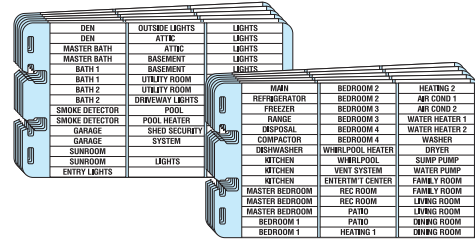

Load Center & Residential Wire Markers

- Fits right on switch or circuit breaker
- Comes in ten page-sized book for convenient use (five cards each of two legends)
- Material - B-500 Vinyl Cloth

Part Number	Size - Inch (mm)	Markers Each Legend	Price Each
PWM-LC-3	1.55 x .20 (39.37 x 5.08)	5	$24.13