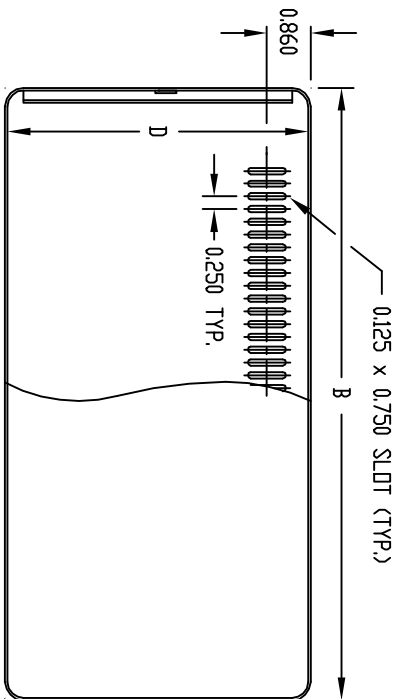

PART NAME

CHAMPION SERIES

PART No.

CS-11202 TD CS-11216

TOP VIEW

SIDE VIEW

FRONT VIEW

MATERIAL: 0050 THK. ALUMINUM
QTY. (4) #F-3581 RUBBER FEET
QTY. (8) #6 x 1/4 TRUSS HEAD
TAPPING SCREW.
FINISH: TWO COLOR COMBINATIONS
SAND TEXTURED OR BLACK
TEXTURED TOP & BOTTOM, BOTH
WITH SMOOTH WHITE FRONT &
REAR PANELS.

| PART No. | HEIGHT A | WIDTH B | DEPTH C | CLEAR INSIDE HEIGHT D | CLEAR INSIDE WIDTH E | CLEAR INSIDE DEPTH F |
|----------|----------|---------|---------|-----------------------|----------------------|----------------------|
| CS-11202 | 4.000 | 6.000 | 6.000 | 3.875 | 5.375 | 5.141 |
| CS-11204 | 4.000 | 9.000 | 8.000 | 3.875 | 8.375 | 7.141 |
| CS-11206 | 4.000 | 12.000 | 8.000 | 3.875 | 11.375 | 7.141 |
| CS-11208 | 6.000 | 9.000 | 8.000 | 5.875 | 8.375 | 7.141 |
| CS-11210 | 6.000 | 12.000 | 8.000 | 5.875 | 11.375 | 7.141 |
| CS-11212 | 6.000 | 12.000 | 10.000 | 5.875 | 11.375 | 9.141 |
| CS-11214 | 8.000 | 9.000 | 8.000 | 7.875 | 8.375 | 7.141 |
| CS-11216 | 8.000 | 12.000 | 10.000 | 7.875 | 11.375 | 9.141 |