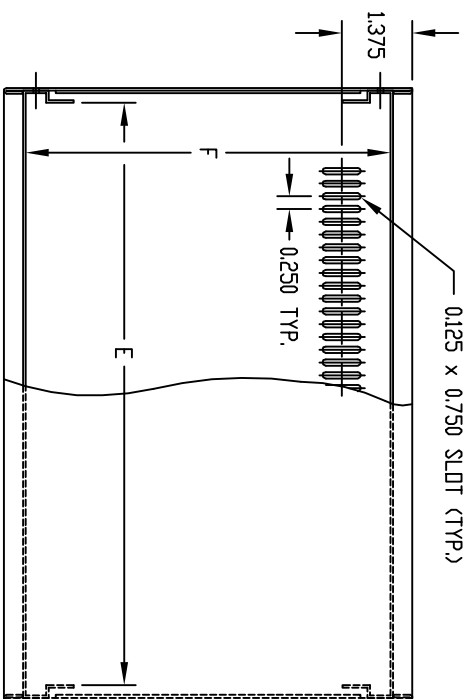

PART NAME

CHAMPION SERIES

PART No.

CS-11202 TD CS-11216

TOP VIEW

SIDE VIEW

FRONT VIEW

MATERIAL: 0050 THK. ALUMINUM
QTY. (4) #F-3581 RUBBER FEET
QTY. (8) #6 x 1/4 TRUSS HEAD
TAPPING SCREW.
FINISH: TWO COLOR COMBINATIONS
SAND TEXTURED OR BLACK
TEXTURED TOP & BOTTOM, BOTH
WITH SMOOTH WHITE FRONT &
REAR PANELS.

| PART No. | HEIGHT A | WIDTH B | DEPTH C | CLEAR INSIDE HEIGHT D | CLEAR INSIDE WIDTH E | CLEAR INSIDE DEPTH F |
|----------|----------|---------|---------|-----------------------|----------------------|----------------------|
| CS-11202 | 4.000 | 6.000 | 6.000 | 3.875 | 5.375 | 5.141 |
| CS-11204 | 4.000 | 9.000 | 8.000 | 3.875 | 8.375 | 7.141 |
| CS-11206 | 4.000 | 12.000 | 8.000 | 3.875 | 11.375 | 7.141 |
| CS-11208 | 6.000 | 9.000 | 8.000 | 5.875 | 8.375 | 7.141 |
| CS-11210 | 6.000 | 12.000 | 8.000 | 5.875 | 11.375 | 7.141 |
| CS-11212 | 6.000 | 12.000 | 10.000 | 5.875 | 11.375 | 9.141 |
| CS-11214 | 8.000 | 9.000 | 8.000 | 7.875 | 8.375 | 7.141 |
| CS-11216 | 8.000 | 12.000 | 10.000 | 7.875 | 11.375 | 9.141 |