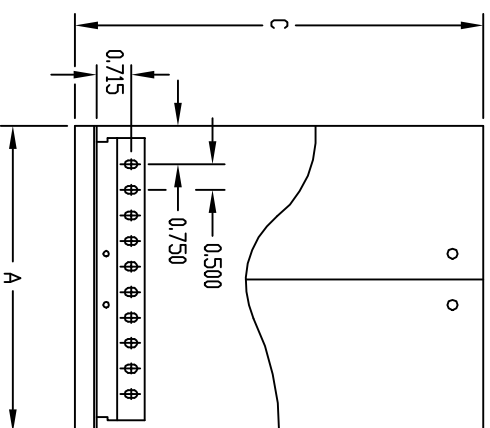

PART NAME

CHAMPION SERIES

PART No.

CS-11202 TD CS-11216

TOP VIEW

SIDE VIEW

FRONT VIEW

MATERIAL: 0050 THK. ALUMINUM
QTY. (4) #F-3581 RUBBER FEET
QTY. (8) #6 x 1/4 TRUSS HEAD
TAPPING SCREW.
FINISH: TWO COLOR COMBINATIONS
SAND TEXTURED OR BLACK
TEXTURED TOP & BOTTOM, BOTH
WITH SMOOTH WHITE FRONT &
REAR PANELS.

| PART No. | HEIGHT A | WIDTH B | DEPTH C | CLEAR INSIDE HEIGHT D | CLEAR INSIDE WIDTH E | CLEAR INSIDE DEPTH F |
|----------|----------|---------|---------|-----------------------|----------------------|----------------------|
| CS-11202 | 4.000 | 6.000 | 6.000 | 3.875 | 5.375 | 5.141 |
| CS-11204 | 4.000 | 9.000 | 8.000 | 3.875 | 8.375 | 7.141 |
| CS-11206 | 4.000 | 12.000 | 8.000 | 3.875 | 11.375 | 7.141 |
| CS-11208 | 6.000 | 9.000 | 8.000 | 5.875 | 8.375 | 7.141 |
| CS-11210 | 6.000 | 12.000 | 8.000 | 5.875 | 11.375 | 7.141 |
| CS-11212 | 6.000 | 12.000 | 10.000 | 5.875 | 11.375 | 9.141 |
| CS-11214 | 8.000 | 9.000 | 8.000 | 7.875 | 8.375 | 7.141 |
| CS-11216 | 8.000 | 12.000 | 10.000 | 7.875 | 11.375 | 9.141 |