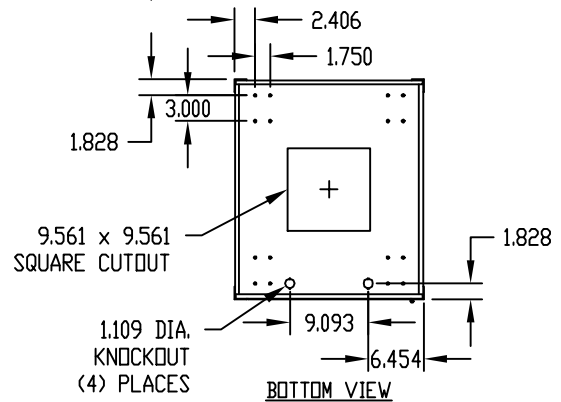

OPTIONAL ACCESSORIES

PART NO.	PANEL SPACE A	B	C	D	E	F	PANEL MTG. RAILS PART NO.	PLEXIGLAS DOORS PART NO.
ER-16502	42.000	47.312	18.500	17.000	—	38.562	PMR-9450	V-9063-A
ER-16503	52.500	57.812			—	49.062	PMR-9451	V-9064-A
ER-16504	61.250	66.562			27.531	57.812	PMR-9452	V-9065-A
ER-16505	70.000	75.312			31.906	66.562	PMR-9453	V-9066-A
ER-16506	78.750	84.062	18.500	17.000	36.281	75.312	PMR-9454	V-9067-A
ER-16511	21.000	26.312	25.500	24.000	—	17.562	PMR-9448	V-9060-A
ER-16512	42.000	47.312			—	38.562	PMR-9450	V-9063-A
ER-16513	52.500	57.812			—	49.062	PMR-9451	V-9064-A
ER-16514	61.250	66.562			27.531	57.812	PMR-9452	V-9065-A
ER-16515	70.000	75.312			31.906	66.562	PMR-9453	V-9066-A
ER-16516	78.750	84.062	25.500	24.000	36.281	75.312	PMR-9454	V-9067-A
ER-16521	21.000	26.312	30.750	29.250	—	17.562	PMR-9448	V-9060-A
ER-16522	42.000	47.312			—	38.562	PMR-9450	V-9063-A
ER-16523	52.500	57.812			—	49.062	PMR-9451	V-9064-A
ER-16524	61.250	66.562			27.531	57.812	PMR-9452	V-9065-A
ER-16525	70.000	75.312			31.906	66.562	PMR-9453	V-9066-A
ER-16526	78.750	84.062	30.750	29.250	36.281	75.312	PMR-9454	V-9067-A