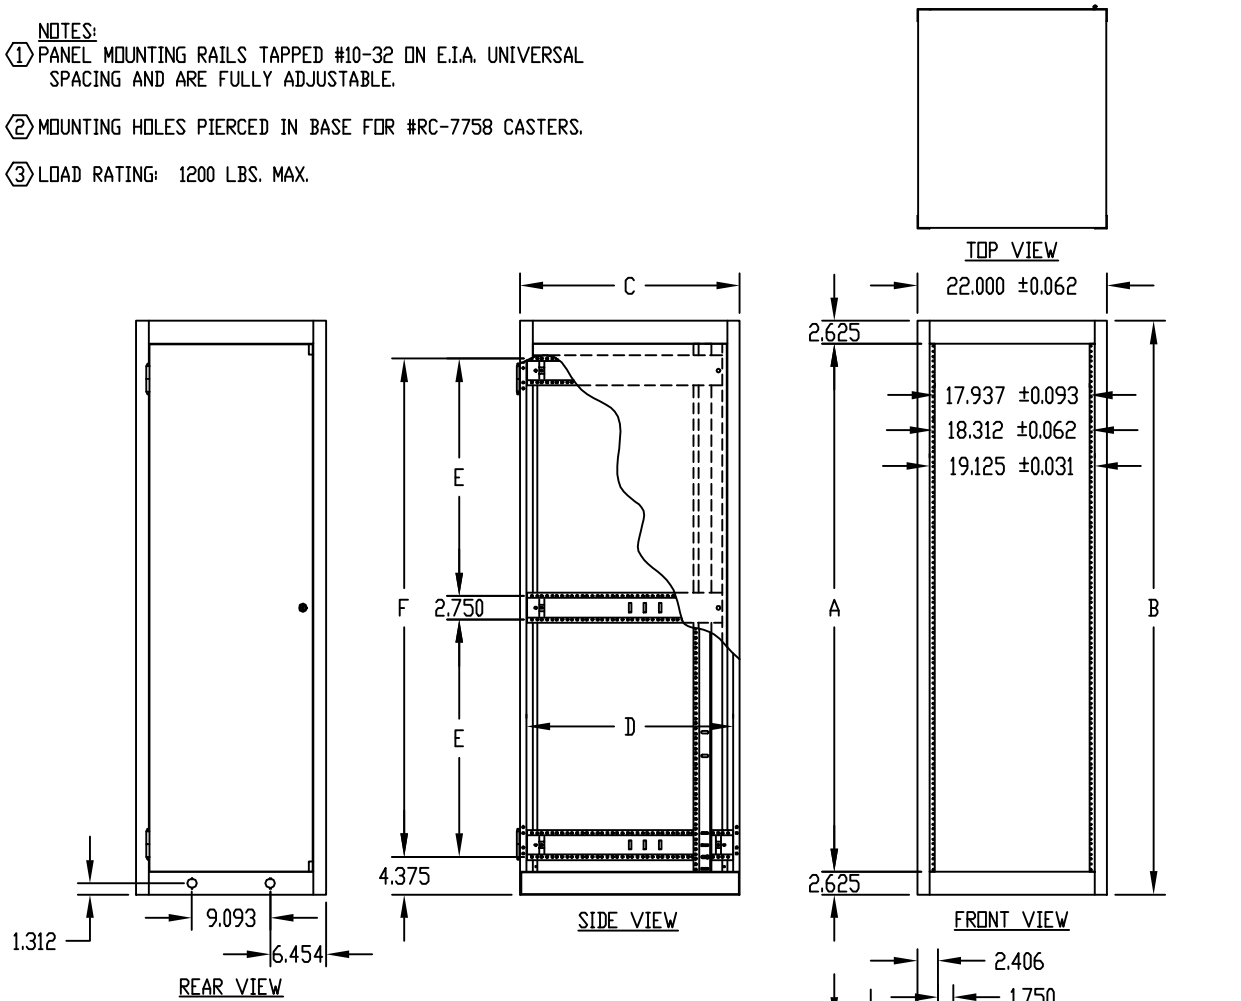

PS	A	B	C	D	
42.00"	47.31"	22.00"	18.50"	17.00"	110
52.50"	57.81"	22.00"	18.50"	17.00"	124
61.25"	66.56"	22.00"	18.50"	17.00"	139
70.00"	75.31"	22.00"	18.50"	17.00"	151
78.75"	84.06"	22.00"	18.50"	17.00"	163
21.00"	25.31"	22.00"	25.50"	24.00"	94
42.00"	47.31"	22.00"	25.50"	24.00"	128
52.50"	57.81"	22.00"	25.50"	24.00"	145
61.25"	66.56"	22.00"	25.50"	24.00"	162
70.00"	75.31"	22.00"	25.50"	24.00"	175
78.75"	84.06"	22.00"	25.50"	24.00"	189
21.00"	25.31"	22.00"	30.75"	29.25"	109
42.00"	47.31"	22.00"	30.75"	29.25"	143
52.50"	57.81"	22.00"	30.75"	29.25"	160
61.25"	66.56"	22.00"	30.75"	29.25"	180
70.00"	75.31"	22.00"	30.75"	29.25"	194
78.75"	84.06"	22.00"	30.75"	29.25"	209

- NOTES:
- ① PANEL MOUNTING RAILS TAPPED #10-32 ON E.I.A. UNIVERSAL SPACING AND ARE FULLY ADJUSTABLE.
 - ② MOUNTING HOLES PIERCED IN BASE FOR #RC-7758 CASTERS.
 - ③ LOAD RATING: 1200 LBS. MAX.

MATERIAL:
 SIDES AND REAR DOOR _____ 20 GA. STEEL
 REAR DOOR STIFFENER _____ 18 GA. STEEL
 TOP, BOTTOM, RAIL SUPPORTS
 AND DOOR STOPS _____ 16 GA. STEEL
 VERTICAL RAILS _____ 14 GA. STEEL
 PANEL MOUNTING RAILS _____ 12 GA. STEEL