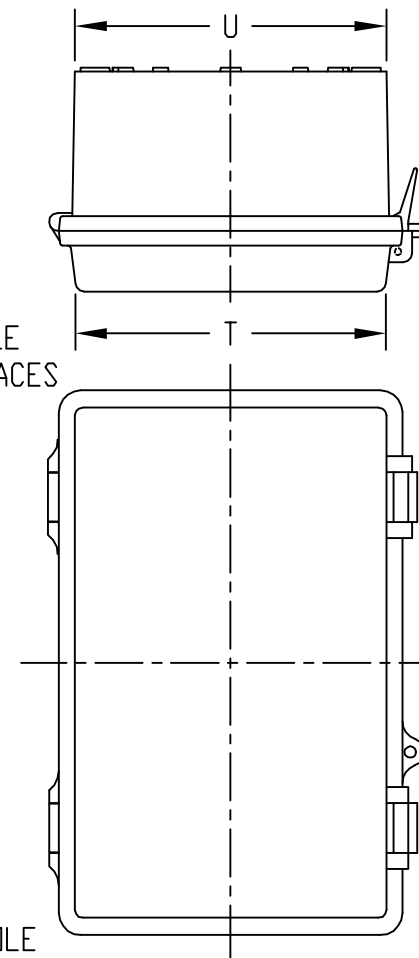

ABS VERSION

NEMA TYPE 1, 2, 3, 3R, 4, 4X, 12 & 13  
 IEC529-IP65

**NOTE:** UNIT COMES COMPLETE WITH  
 (4) WALL MOUNTING BRKTS.  
 & (4) M5 x 12mm LG. TRUSS HD.  
 SELF-TAPPING SCREWS (NOT SHOWN)

COVER INCLUDES GRAY POLYURETHANE GASKET.

**NOTE:**  
 BOSSES ACCEPT M4 METRIC OR  
 #8 STD. SHEET METAL SCREWS  
 x 0.250 [6] LG. (NOT SUPPLIED)

DIMENSIONS = INCHES  
 [MILLIMETERS]

**NOTE:** ALL DIMENSIONS HAVE ±0.039 [±1] TOLERANCE  
 UNLESS OTHERWISE SPECIFIED

**DIMENSIONS**

UL LISTED INDOOR VERSION		ABS VERSION																				
PART NO.		PART NO.																				
SOLID COVER	CLEAR COVER	SOLID COVER	A	B	C	D	E	F	G	H	J	K	L	M	N	P	R	S	T	U	V	W
NBB-10241	NBB-10261	NBB-22241	6.780	6.000	5.350	4.352	4.138	2.765	10.750	9.940	9.294	8.085	7.896	5.129	3.142	1.190	10.100	10.090	6.140	6.150	8.283	4.360
			[172]	[152]	[136]	[111]	[105]	[70]	[273]	[252]	[236]	[205]	[201]	[130]	[80]	[30]	[257]	[256]	[156]	[156]	[210]	[111]