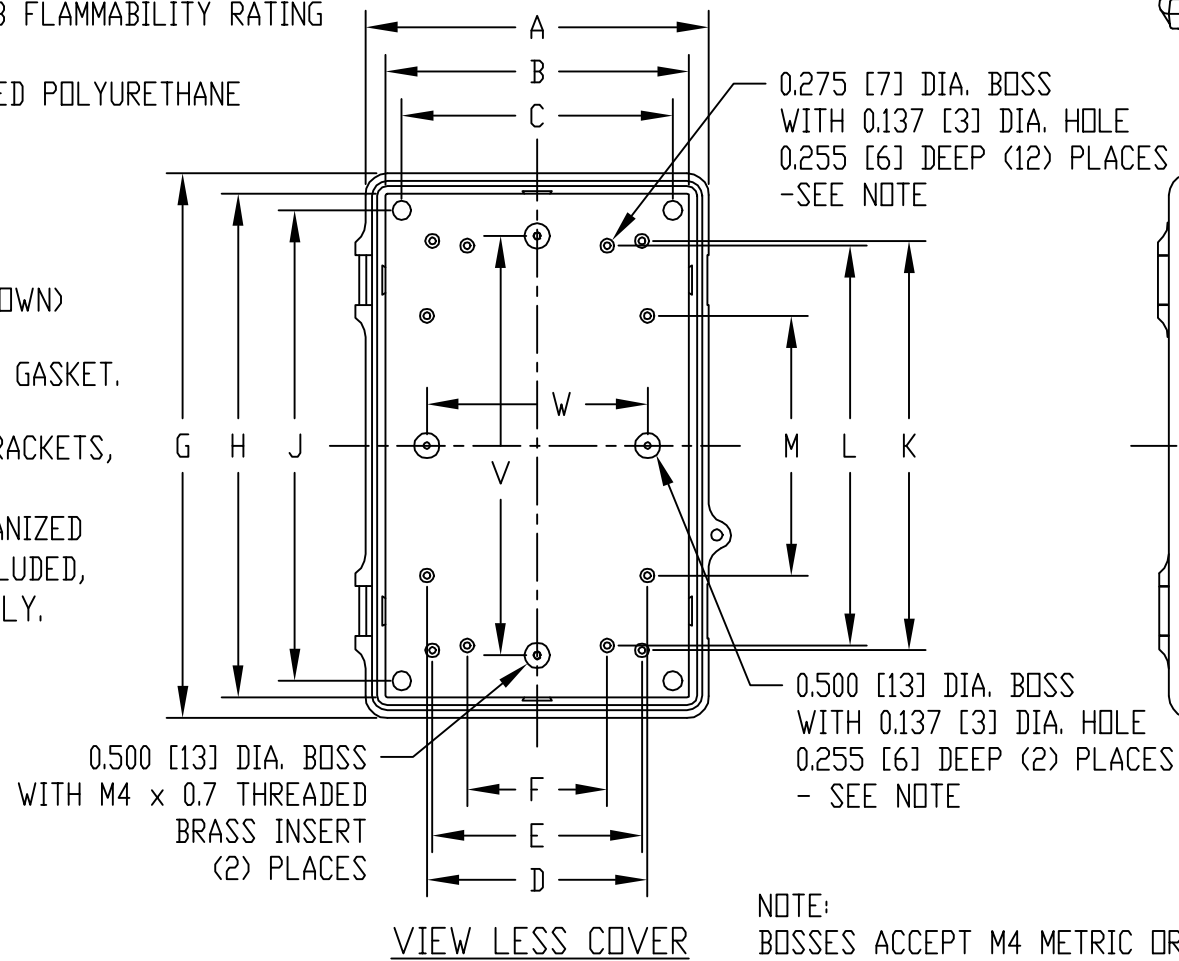

PART NAME	NON-METALLIC ENCLOSURE (STYLE B)	PART No.	NBB-10241 & NBB-10261 & NBB-22241	REV. DATE	6-26-07

MATERIAL:

UL LISTER INDOOR VERSION

SOLID BODY & COVER _____ ABS/PC BLENDED PLASTIC
UL94-5VB FLAMMABILITY RATING

CLEAR COVER _____ POLYCARBONATE PLASTIC
UL94V-0 FLAMMABILITY RATING
UV STABILIZED

ABS VERSION

SOLID BODY & COVER _____ ABS
UL94-HB FLAMMABILITY RATING

ALL VERSIONS

GASKET _____ MODIFIED POLYURETHANE

FINISH:

BODY _____ LIGHT GRAY
COVER _____ LIGHT GRAY OR CLEAR

LATCHES & HINGES _____ NON-METALLIC
WALL MOUNTING BRACKETS _____ STAINLESS STEEL

INDUSTRY STANDARDS:

UL LISTED INDOOR VERSION

UL508 TYPE 1, 2, 3, 3R, 4, 4X INDOOR, 12 & 13
NEMA TYPE 1, 2, 3, 3R, 4, 4X, 12 & 13
IEC529-IP65

ABS VERSION

NEMA TYPE 1, 2, 3, 3R, 4, 4X, 12 & 13
IEC529-IP65

NOTE: UNIT COMES COMPLETE WITH
(4) WALL MOUNTING BRKTS.
& (4) M5 x 12mm LG. TRUSS HD.
SELF-TAPPING SCREWS (NOT SHOWN)

COVER INCLUDES GRAY POLYURETHANE GASKET.

INTERNAL HINGED PANEL MOUNTING BRACKETS,
STAINLESS STEEL LOCKING HASP,
AIR AND MOISTURE VENTS AND GALVANIZED
STEEL INTERNAL PANEL ARE NOT INCLUDED,
BUT CAN BE PURCHASED SEPARATELY.

VIEW LESS COVER

NOTE:
BOSSES ACCEPT M4 METRIC OR
#8 STD. SHEET METAL SCREWS
x 0.250 [6] LG. (NOT SUPPLIED)