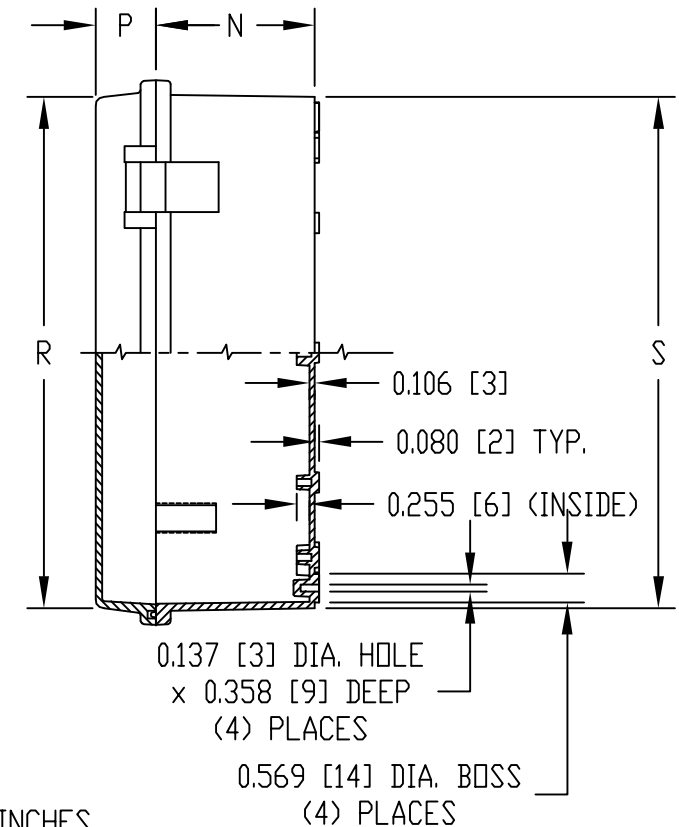

ABS VERSION

NEMA TYPE 1, 2, 3, 3R, 4, 4X, 12 & 13  
 IEC529-IP65

**NOTE:** UNIT COMES COMPLETE WITH  
 (4) WALL MOUNTING BRKTS.  
 & (4) M5 x 12mm LG. TRUSS HD.  
 SELF-TAPPING SCREWS (NOT SHOWN)

COVER INCLUDES GRAY POLYURETHANE GASKET.

INTERNAL HINGED PANEL MOUNTING BRACKETS,  
 STAINLESS STEEL LOCKING HASP,  
 AIR AND MOISTURE VENTS AND GALVANIZED  
 STEEL INTERNAL PANEL ARE NOT INCLUDED,  
 BUT CAN BE PURCHASED SEPARATELY.

VIEW LESS COVER

**NOTE:**  
 BOSSES ACCEPT M4 METRIC OR  
 #8 STD. SHEET METAL SCREWS  
 x 0.250 [6] LG. (NOT SUPPLIED)

DIMENSIONS = INCHES  
 [MILLIMETERS]

**NOTE:** ALL DIMENSIONS HAVE ±0.039 [±1] TOLERANCE  
 UNLESS OTHERWISE SPECIFIED

**DIMENSIONS**

UL LISTED INDOOR VERSION		ABS VERSION																				
PART NO.		PART NO.																				
SOLID COVER	CLEAR COVER	SOLID COVER	A	B	C	D	E	F	G	H	J	K	L	M	N	P	R	S	T	U	V	W
NBB-10241	NBB-10261	NBB-22241	6.780	6.000	5.350	4.352	4.138	2.765	10.750	9.940	9.294	8.085	7.896	5.129	3.142	1.190	10.100	10.090	6.140	6.150	8.283	4.360
			[172]	[152]	[136]	[111]	[105]	[70]	[273]	[252]	[236]	[205]	[201]	[130]	[80]	[30]	[257]	[256]	[156]	[156]	[210]	[111]