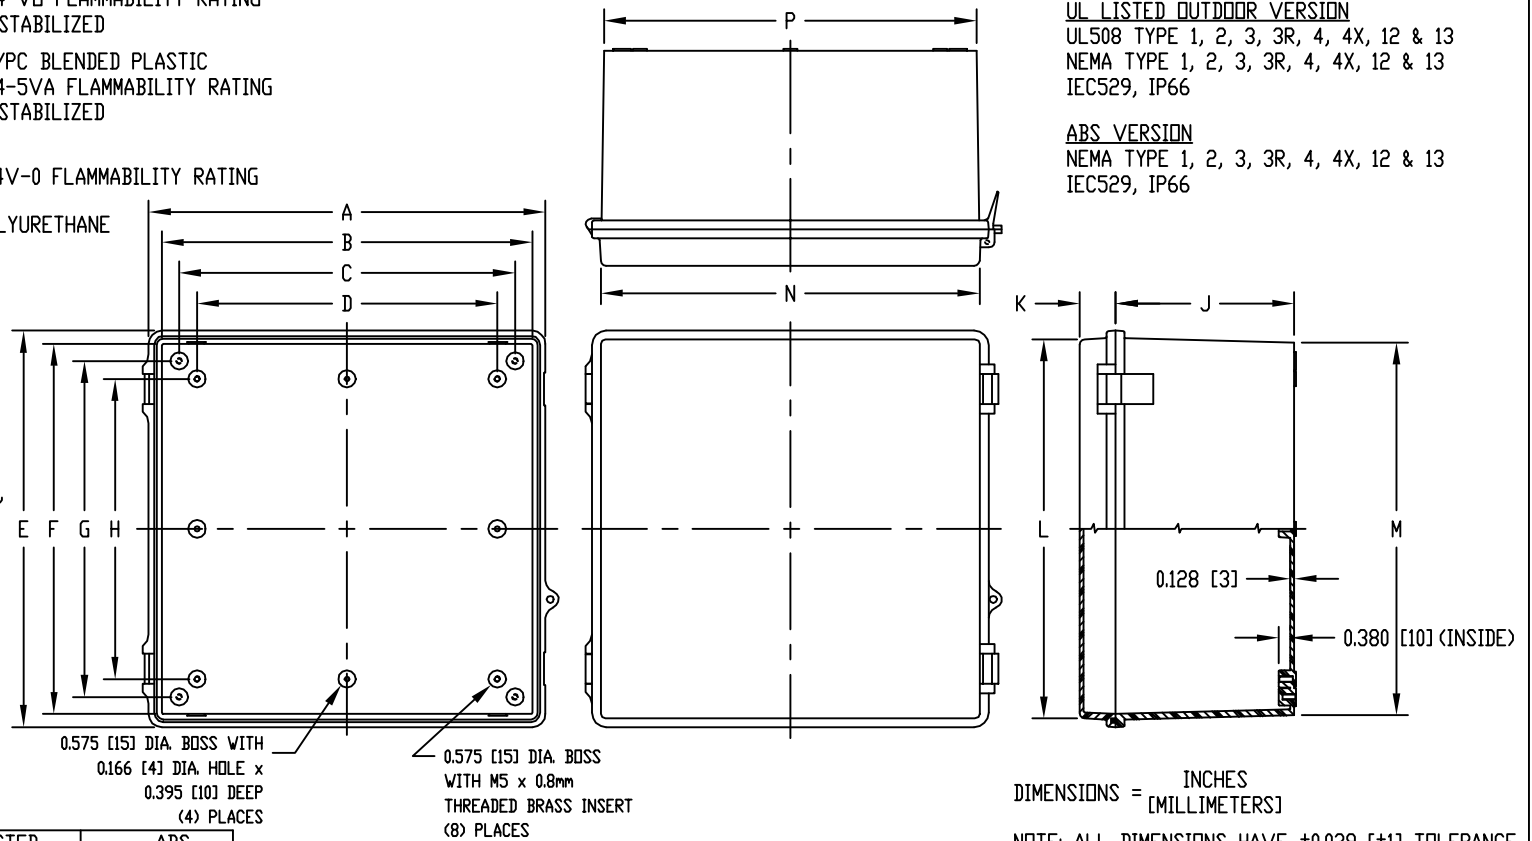

**ALL VERSIONS**  
 GASKET \_\_\_\_\_ MODIFIED POLYURETHANE

**NOTE:** UNIT COMES COMPLETE WITH FOUR (4) STAINLESS STEEL WALL MOUNTING BRACKETS. (NOT SHOWN)

COVER IS GASKETED.

INTERNAL HINGED PANEL MOUNTING BRACKETS, AIR & MOISTURE VENTS, STAINLESS STEEL LOCKING HASP AND GALVANIZED STEEL INTERNAL PANEL ARE NOT INCLUDED, BUT CAN BE PURCHASED SEPARATELY.

DIMENSIONS = INCHES [MILLIMETERS]

**NOTE:** ALL DIMENSIONS HAVE ±0.039 [±1] TOLERANCE UNLESS OTHERWISE SPECIFIED

UL LISTED INDOOR VERSION		UL LISTED OUTDOOR VERSION		ABS VERSION		<b>VIEW LESS COVER</b>													
PART NO.		PART NO.		PART NO.		<b>DIMENSIONS</b>													
SOLID COVER	CLEAR COVER	SOLID COVER	SOLID COVER	SOLID COVER	SOLID COVER	A	B	C	D	E	F	G	H	J	K	L	M	N	P
NBB-10245	NBB-10265	NBB-15245	NBB-22245	NBB-22245	NBB-22245	13.010	12.144	11.013	9.846	13.000	12.140	11.020	9.846	5.857	1.185	12.435	12.225	12.425	12.215
						[330]	[308]	[280]	[250]	[330]	[308]	[280]	[250]	[149]	[30]	[316]	[311]	[316]	[310]