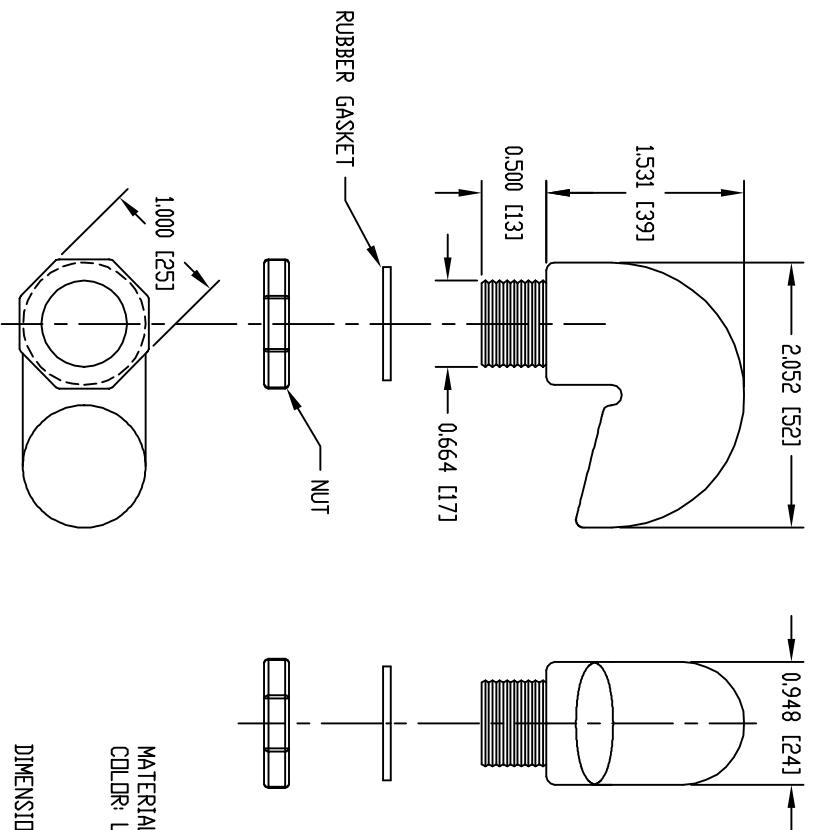

PART
NAME

AIR AND MOISTURE VENT

PART
No.

NBX-10910

MATERIAL: ABS
COLDR: LIGHT GRAY

DIMENSIONS = INCHES
(MILLIMETERS)

PART
NAME

AIR AND MOISTURE VENT

PART
No.

NBX-10911

MATERIAL: ABS
COLDR: LIGHT GRAY

DIMENSIONS = INCHES
(MILLIMETERS)