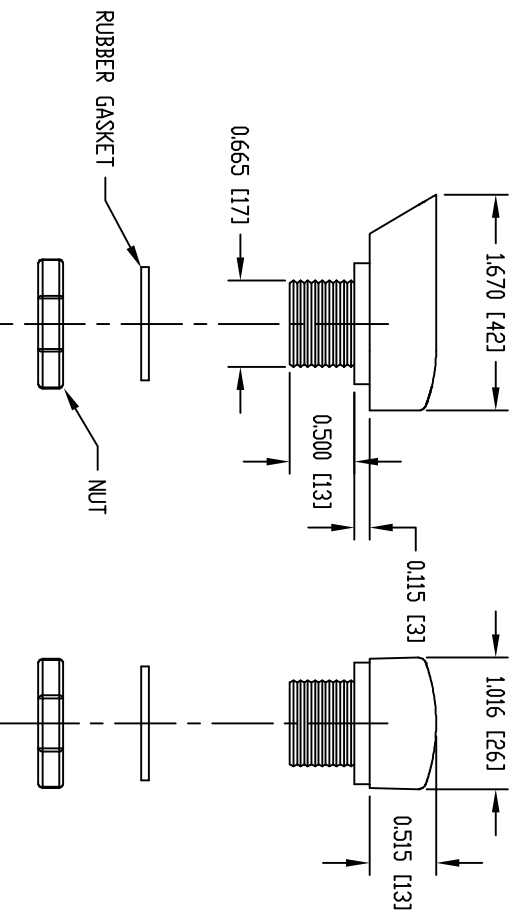

PART
NAME

AIR AND MOISTURE VENT

PART
No.

NBX-10910

MATERIAL: ABS
COLDR: LIGHT GRAY

DIMENSIONS = INCHES
(MILLIMETERS)

PART
NAME

AIR AND MOISTURE VENT

PART
No.

NBX-10911

MATERIAL: ABS
COLDR: LIGHT GRAY

DIMENSIONS = INCHES
(MILLIMETERS)