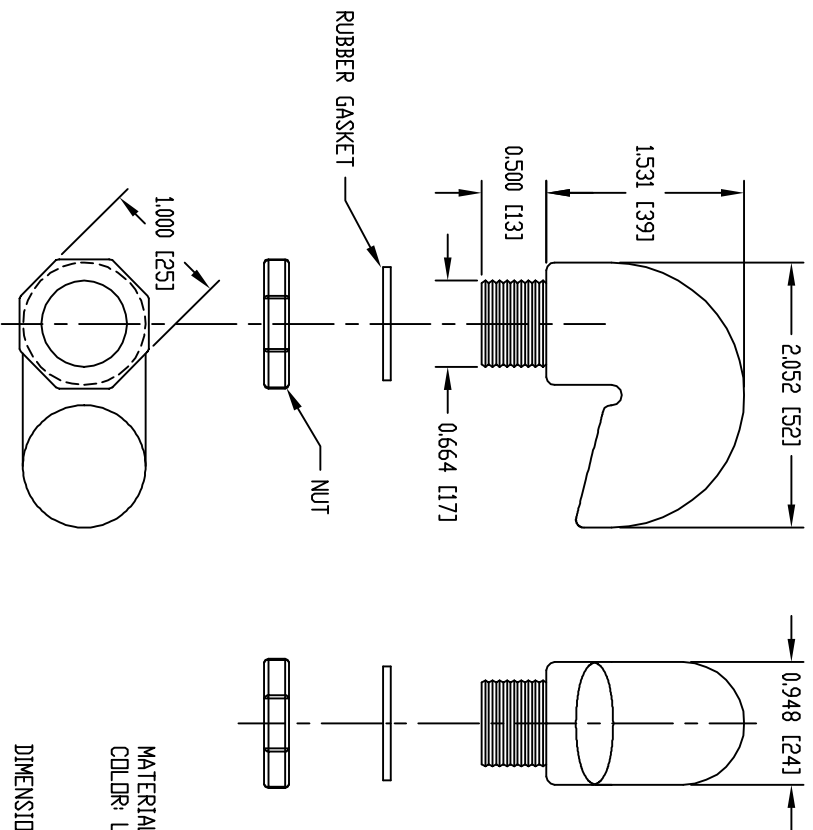

PART  
NAME

AIR AND MOISTURE VENT

PART  
No.

NBX-10910

MATERIAL: ABS  
COLDR: LIGHT GRAY

DIMENSIONS = INCHES  
(MILLIMETERS)

PART  
NAME

AIR AND MOISTURE VENT

PART  
No.

NBX-10911

MATERIAL: ABS  
COLDR: LIGHT GRAY

DIMENSIONS = INCHES  
(MILLIMETERS)