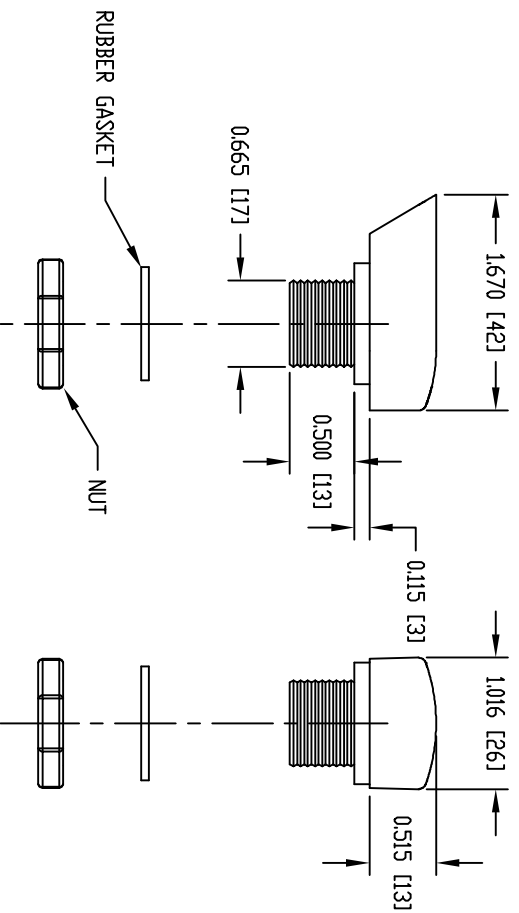

PART  
NAME

AIR AND MOISTURE VENT

PART  
No.

NBX-10910

MATERIAL: ABS  
COLDR: LIGHT GRAY

DIMENSIONS = INCHES  
(MILLIMETERS)

PART  
NAME

AIR AND MOISTURE VENT

PART  
No.

NBX-10911

MATERIAL: ABS  
COLDR: LIGHT GRAY

DIMENSIONS = INCHES  
(MILLIMETERS)