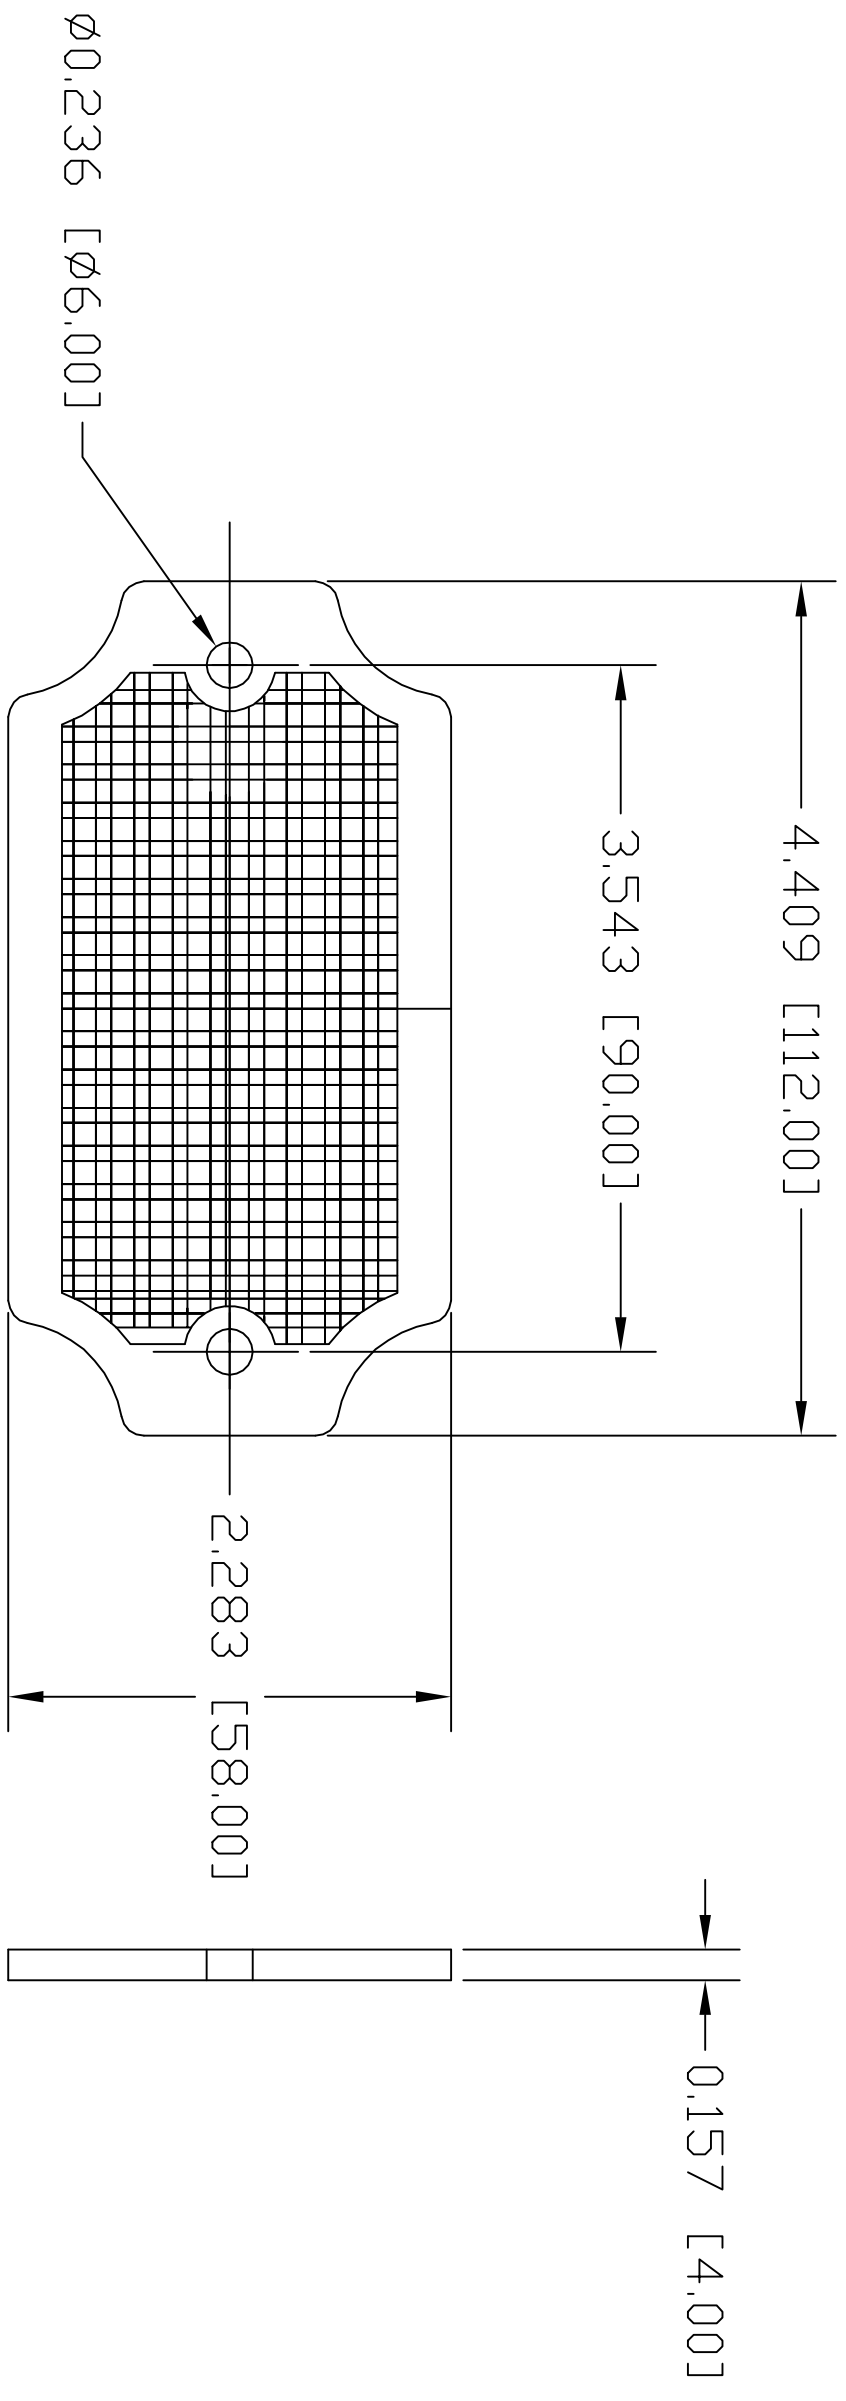

PART NAME

MOUNTING PANEL

PART No.

NBX-10979

REV. DATE

3-2-09

MATERIAL: ABS PLASTIC, UL94-HB