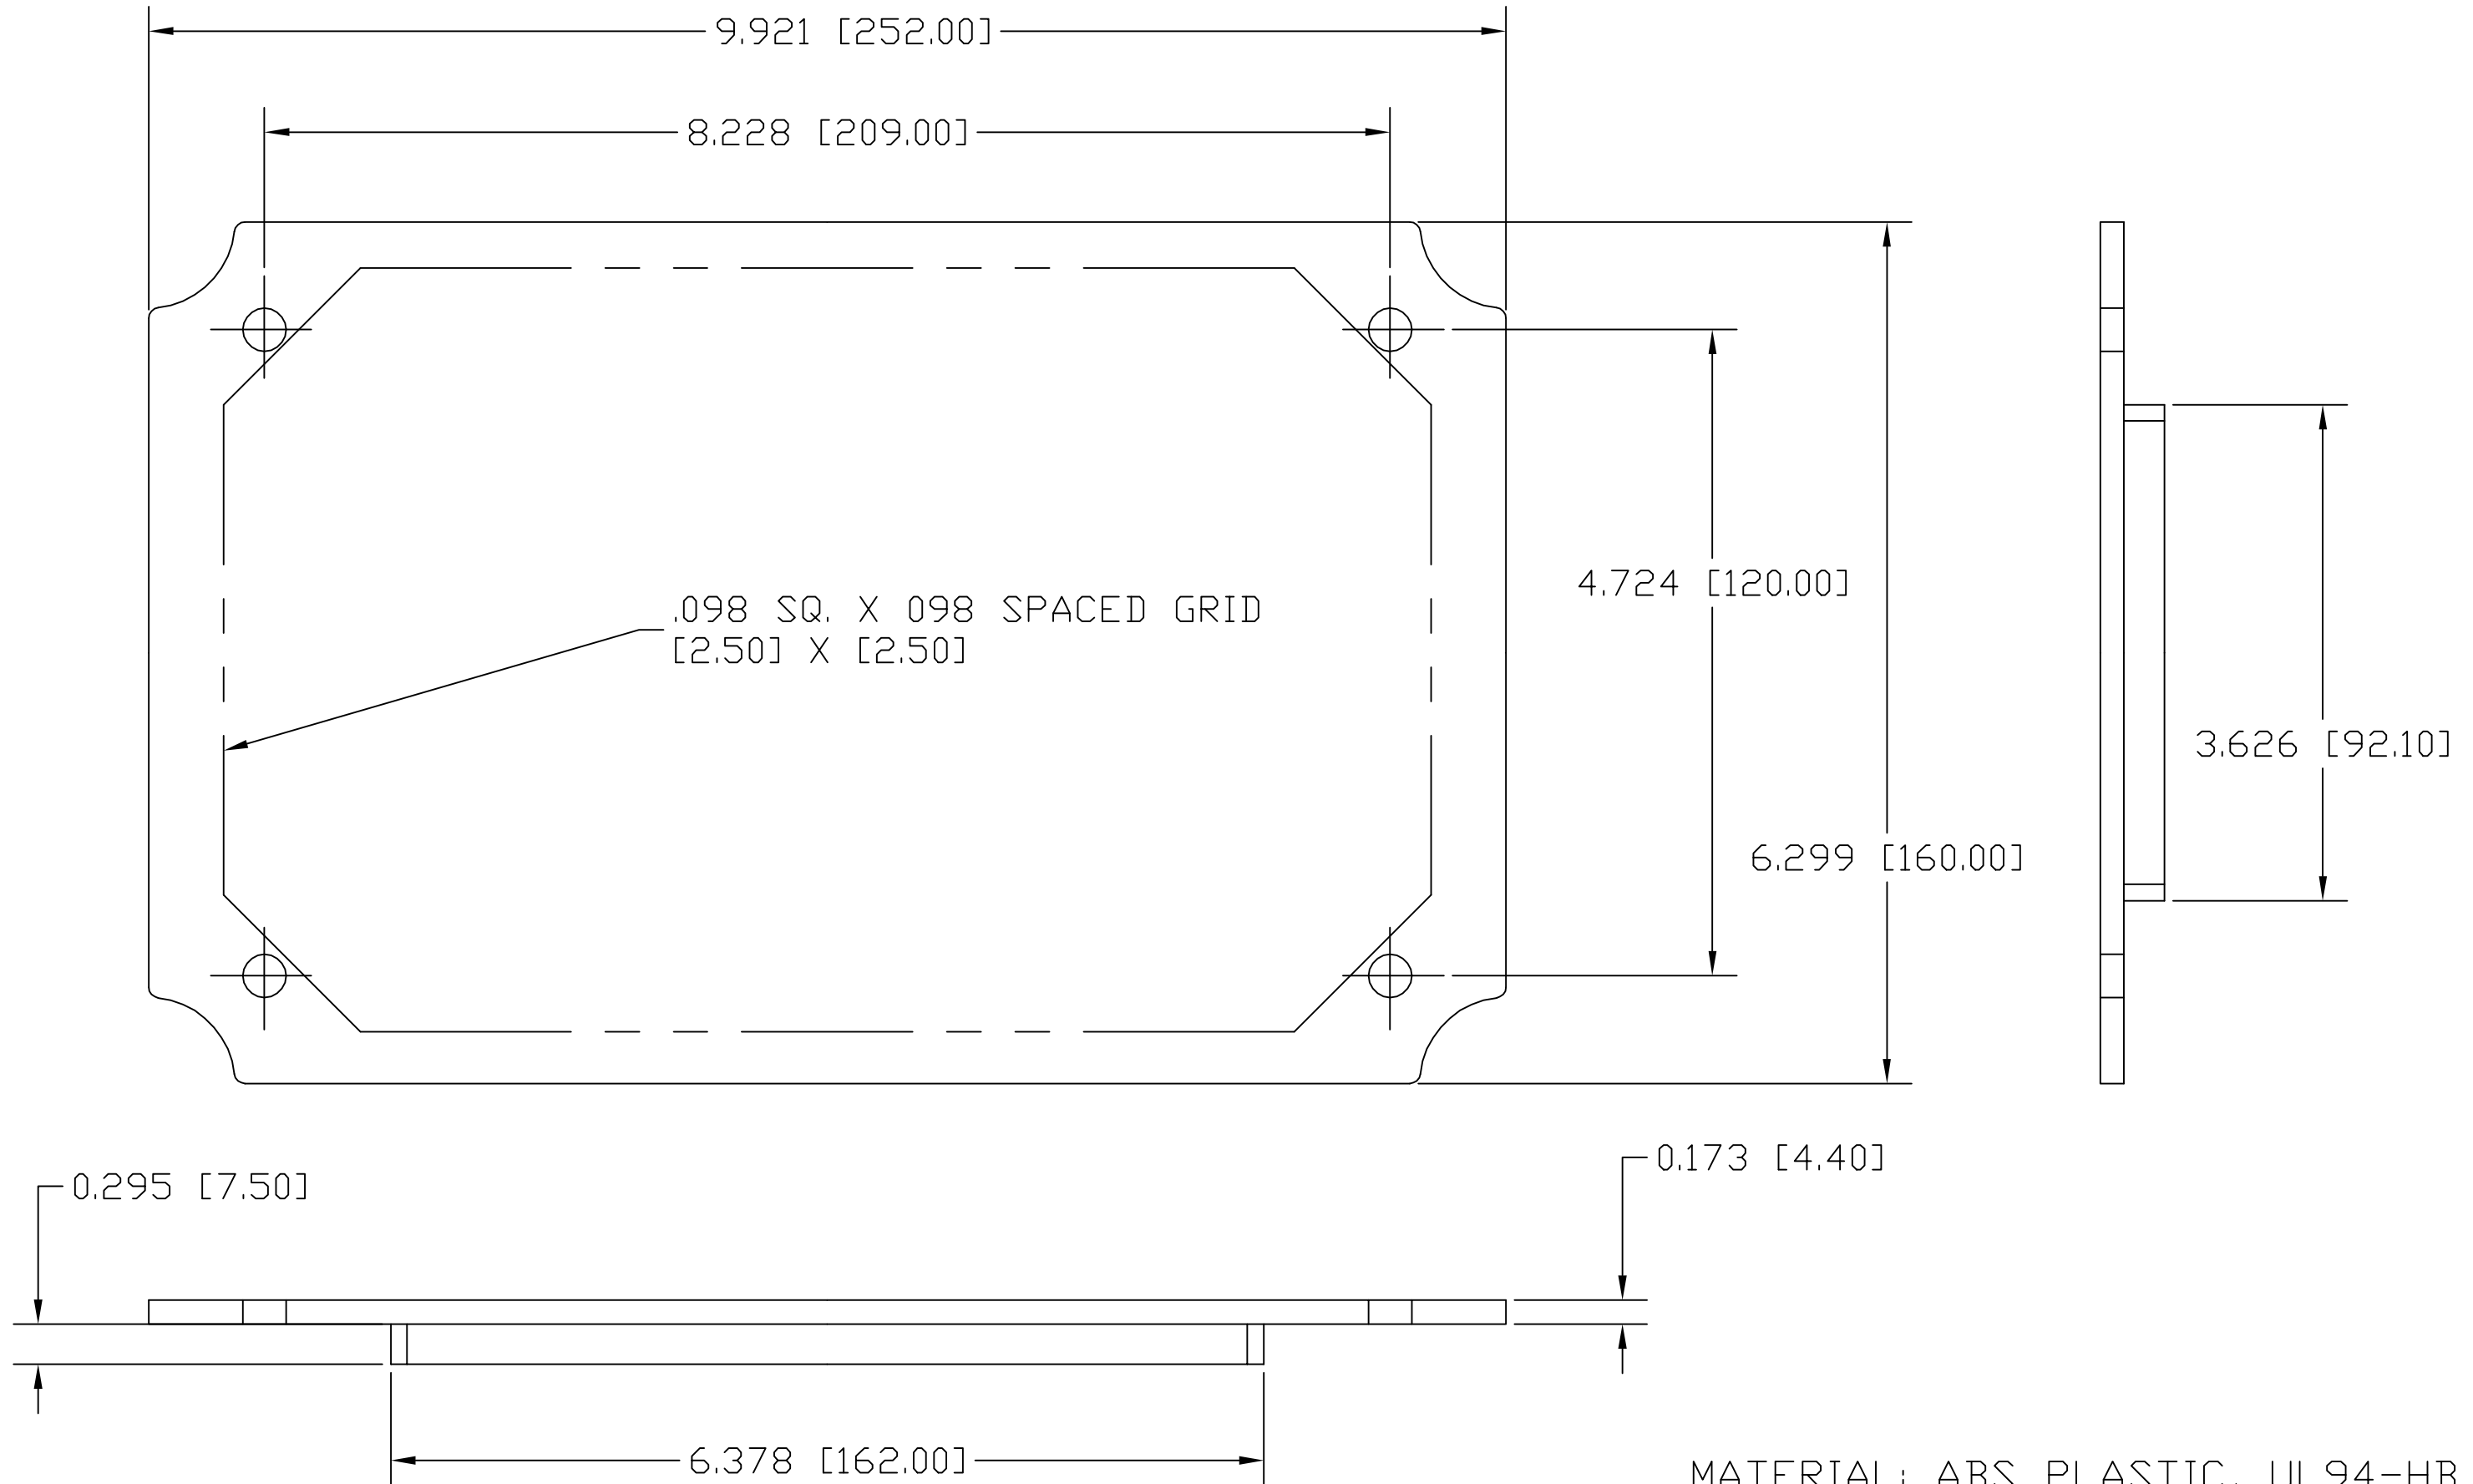

PART NAME

MOUNTING PANEL

PART No.

NBX-10985

REV. DATE

3-2-09

MATERIAL: ABS PLASTIC, UL94-HB