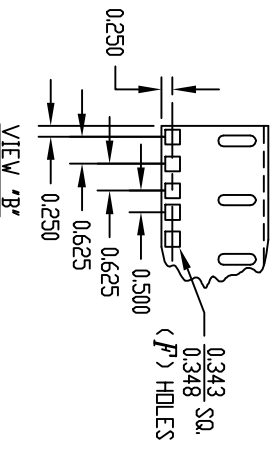

PART NAME PANEL MOUNTING RAIL (METRIC)

PART No.

PMR-9483 & PMR-9484

CATALOG No.	A	B	C	D	E	F	G	H
PMR-9483	70.000	15.281	-----	-----	33.281	120	69.500	14
PMR-9484	78.750	13.375	25.125	29.563	37.656	135	78.250	22

MATERIAL: 12 GA. STEEL
FINISH: SMOOTH BLACK