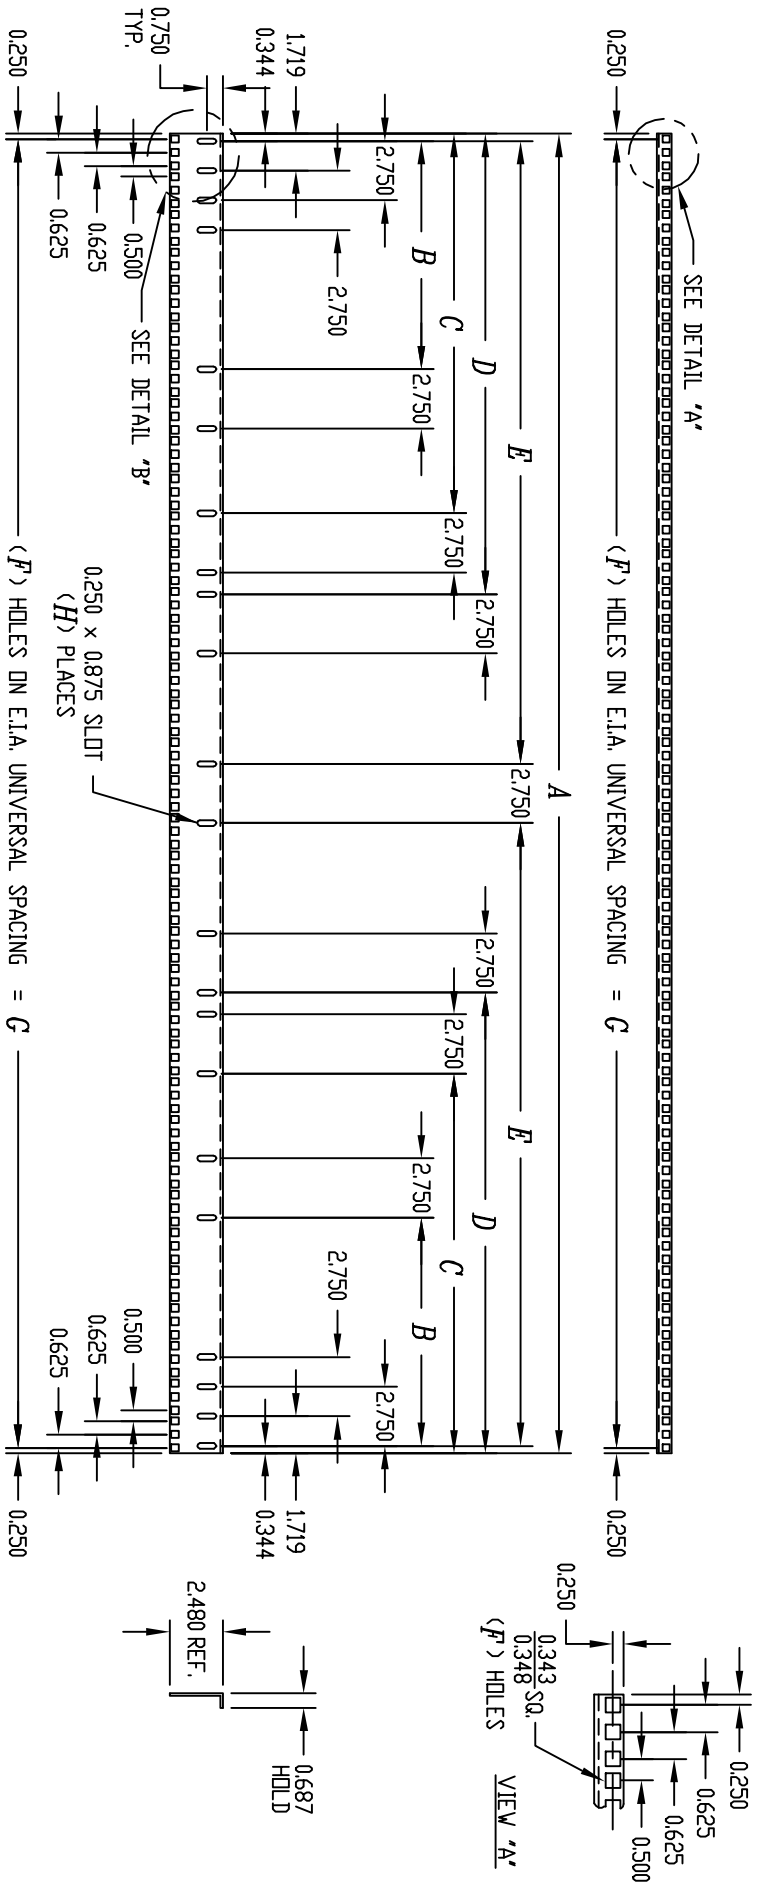

PART NAME PANEL MOUNTING RAIL (METRIC)

PART No.

PMR-9483 & PMR-9484

MATERIAL: 12 GA. STEEL  
FINISH: SMOOTH BLACK

CATALOG No.	A	B	C	D	E	F	G	H
PMR-9483	70.000	15.281	-----	-----	33.281	120	69.500	14
PMR-9484	78.750	13.375	25.125	29.563	37.656	135	78.250	22