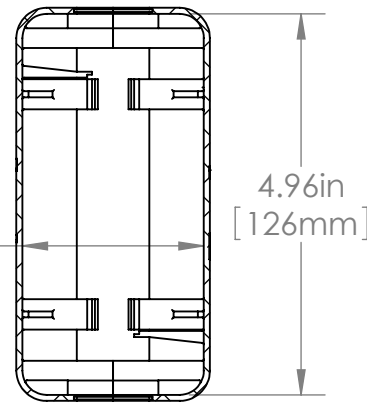

PART NAME

PI SANDWICH

PART No.

PS-11591

REV. DATE

4-18-12

MATERIAL: TRANSLUCENT ABS

COLOR: RASPBERRY RED

CUSTOMER SUPPLIED OPTIONAL PANEL  
2.63in x 1.02in x .04in THICK  
[66.9mm] [25.9mm] [0.95mm]

CUSTOMER SUPPLIED OPTIONAL PANEL  
4.41in x 1.02in x .04in THICK  
[111.9mm] [25.9mm] [0.95mm]