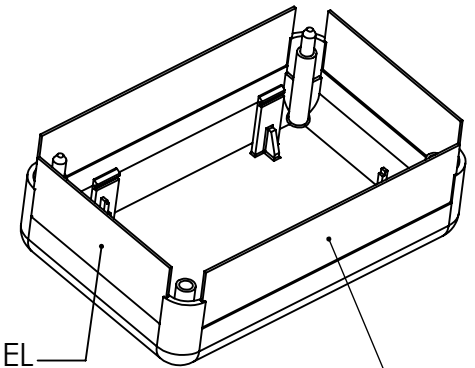

PART NAME

PI SANDWICH

PART No.

PS-11591

REV. DATE

4-18-12

MATERIAL: TRANSLUCENT ABS

COLOR: RASPBERRY RED

CUSTOMER SUPPLIED OPTIONAL PANEL  
2.63in x 1.02in x .04in THICK  
[66.9mm] [25.9mm] [0.95mm]

CUSTOMER SUPPLIED OPTIONAL PANEL  
4.41in x 1.02in x .04in THICK  
[111.9mm] [25.9mm] [0.95mm]