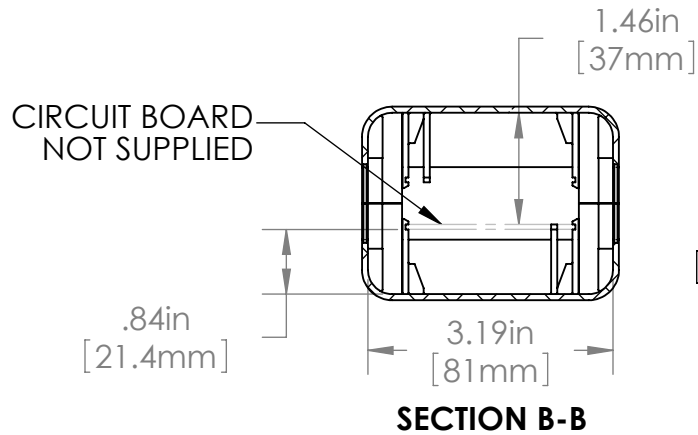

PART NAME

PI SANDWICH

PART No.

PS-11591

REV. DATE

4-18-12

MATERIAL: TRANSLUCENT ABS

COLOR: RASPBERRY RED

CUSTOMER SUPPLIED OPTIONAL PANEL  
2.63in x 1.02in x .04in THICK  
[66.9mm] [25.9mm] [0.95mm]

CUSTOMER SUPPLIED OPTIONAL PANEL  
4.41in x 1.02in x .04in THICK  
[111.9mm] [25.9mm] [0.95mm]