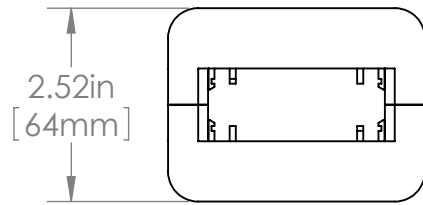

PART NAME

PI SANDWICH

PART No.

PS-11591

REV. DATE

4-18-12

MATERIAL: TRANSLUCENT ABS

COLOR: RASPBERRY RED

CUSTOMER SUPPLIED OPTIONAL PANEL  
2.63in x 1.02in x .04in THICK  
[66.9mm] [25.9mm] [0.95mm]

CUSTOMER SUPPLIED OPTIONAL PANEL  
4.41in x 1.02in x .04in THICK  
[111.9mm] [25.9mm] [0.95mm]