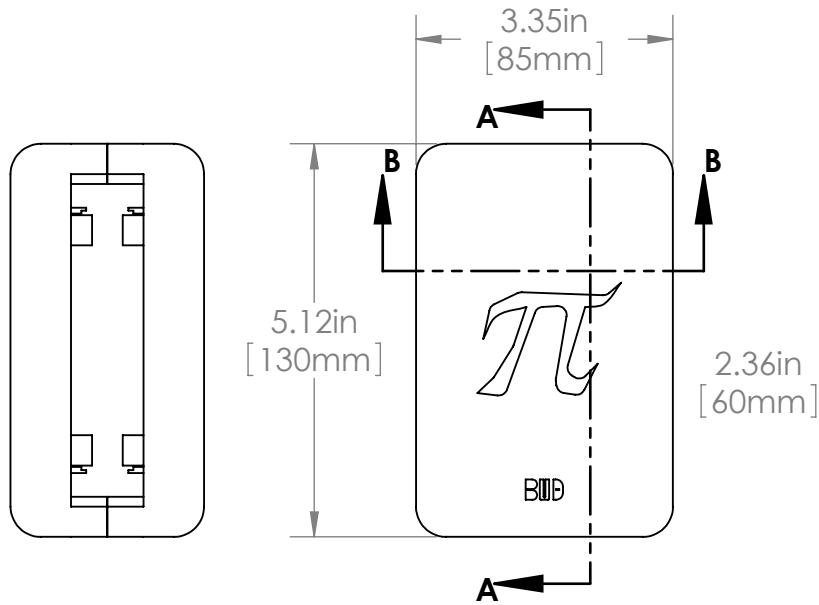

PART NAME

PI SANDWICH

PART No.

PS-11591

REV. DATE

4-18-12

MATERIAL: TRANSLUCENT ABS

COLOR: RASPBERRY RED

CUSTOMER SUPPLIED OPTIONAL PANEL  
2.63in x 1.02in x .04in THICK  
[66.9mm] [25.9mm] [0.95mm]

CUSTOMER SUPPLIED OPTIONAL PANEL  
4.41in x 1.02in x .04in THICK  
[111.9mm] [25.9mm] [0.95mm]