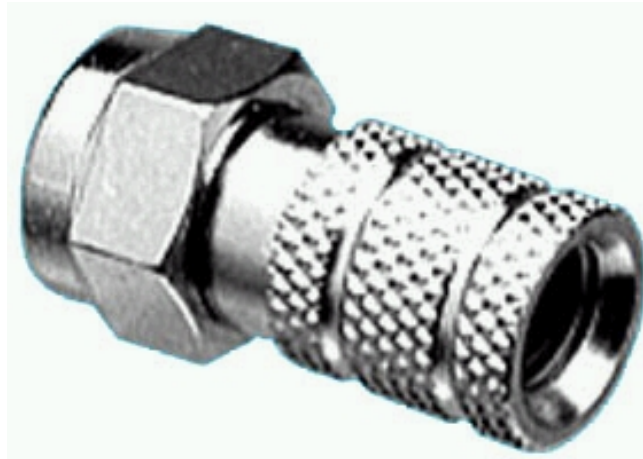

Connectivity Solutions

Complete or Partial Part #,
Competitor Part # or
Keywords.

Wireless

CATV

Audio & Video

Networking &
Structured Wiring

Military & Aerospace

Test & Measurement

© 2007 All Rights Reserved

Product Detail

Product Line:	Aim (Click for customer service)
Part Number:	25 - 7180
Description:	"F" TWIST ON W/ DELUXE 1/2 BODY (S
Product Family:	CONNECTORS & ADAPTERS_F STYLE_TWIST -ON CONNECTOR - RG59
Connector A:	F Type
Contact Termination:	Twist On
For Cables:	RRG59
Genders:	Male
Standard Pack:	100