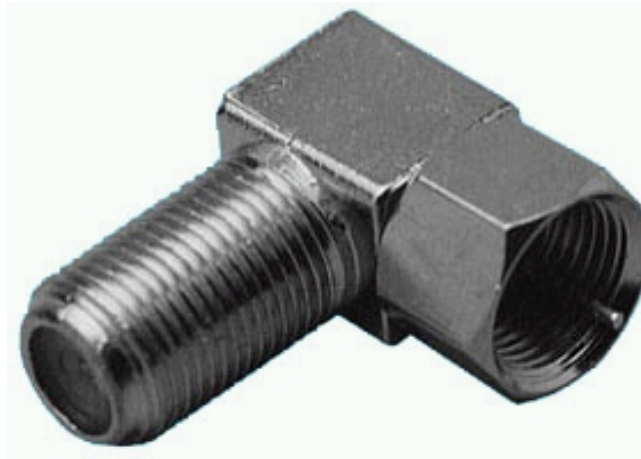

Connectivity Solutions

Complete or Partial Part #,
Competitor Part # or
Keywords.

Wireless

CATV

Audio & Video

Networking &
Structured Wiring

Military & Aerospace

Test & Measurement

© 2007 All Rights Reserved

Product Detail

Product Line:	Aim (Click for customer service)
Part Number:	25 - 7600
Description:	"F" MALE TO RT/ANGLE FEMALE
Product Family:	CONNECTORS & ADAPTERS_F STYLE_ADAPTERS
Body Style:	Right Angle
Connector A:	F Type
Connector B:	F Type
Genders:	Male/Female
Standard Pack:	10