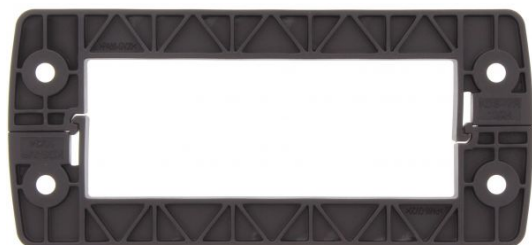

28542.4

KDS-DEG 21-22 BK

KDS-DEG 21-22 BK

Accessories

Locking frames

Inner locking frame, Length: 80 mm, Height: 11.5 mm, Colour: Black

In general

Order number	Article designation	GTIN (EAN)	Packaging unit
28507.4	KDS-IVR 1-4	4044211210830	10 PC

Inner locking frame, Length: 152 mm, Height: 11.5 mm, Colour: Black

In general

Order number	Article designation	GTIN (EAN)	Packaging unit
28505.4	KDS-IVR 10/24	4044211210816	10 PC

28542.4

KDS-DEG 21-22 BK