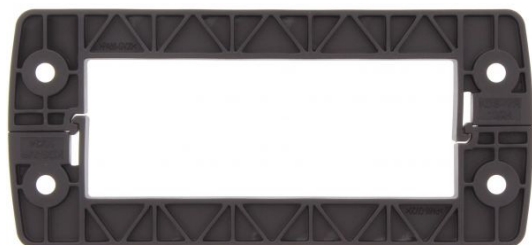

In general

Order number	Article designation	GTIN (EAN)	Packaging unit
28507.4	KDS-IVR 1-4	4044211210830	10 PC