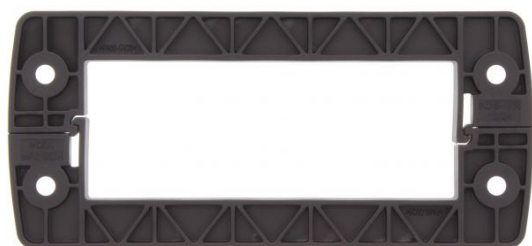

28606.6

KDS-DE 4x4,5 GR

KDS-DE 4X4,5 GR

Accessories

Locking frames

Inner locking frame, Length: 152 mm, Height: 11.5 mm, Colour: Black

In general

Order number	Article designation	GTIN (EAN)	Packaging unit
28505.4	KDS-IVR 10/24	4044211210816	10 PC