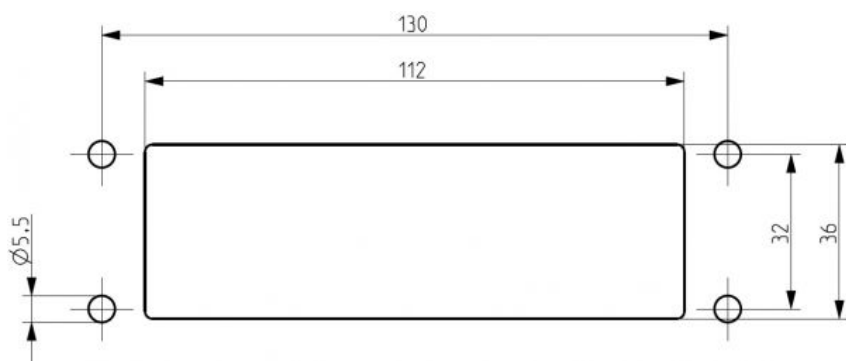

28630.6

KES 13/24 GR

KES 13/24 GR

Technical Data

Further technical data

Mounting type	Screws
Protection	IP66
NEMA Type	4x
Number of screw holes	4
Fixing screws	M5 (ISO 4762 / DIN 912)
Torque of the fixing screws	3 Nm
Number of wires	13
Number of cables for cable diameters 3.2 - 6.3 mm	10
Number of cables for cable diameters 16.0 - 20.5 mm	3

28630.6

KES 13/24 GR

KES 13/24 GR

Media