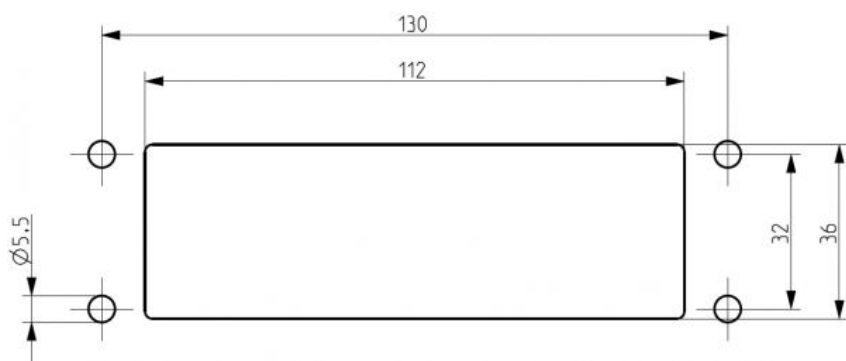

28634.6

KES 17/24 GR

KES 17/24 GR

Technical Data

Further technical data

Mounting type	Screws
Protection	IP66
NEMA Type	4x
Number of screw holes	4
Fixing screws	M5 (ISO 4762 / DIN 912)
Torque of the fixing screws	3 Nm
Number of wires	17
Number of cables for cable diameters 3.2 - 6.3 mm	4
Number of cables for cable diameters 4.0 - 7.5 mm	2
Number of cables for cable diameters 5.5 - 10.5 mm	1
Number of cables for cable diameters 8.0 - 12.5 mm	10

28634.6

KES 17/24 GR

KES 17/24 GR

Media