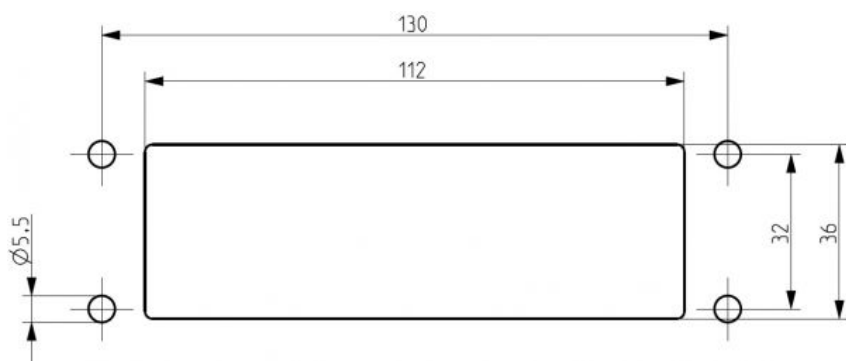

28635.4

KES 20/24 BK

KES 20/24 BK

Technical Data

Further technical data

Mounting type	Screws
Protection	IP66
NEMA Type	4x
Number of screw holes	4
Fixing screws	M5 (ISO 4762 / DIN 912)
Torque of the fixing screws	3 Nm
Number of wires	20
Number of cables for cable diameters 3.2 - 6.3 mm	12
Number of cables for cable diameters 5.5 - 10.5 mm	8

28635.4

KES 20/24 BK

KES 20/24 BK

Media