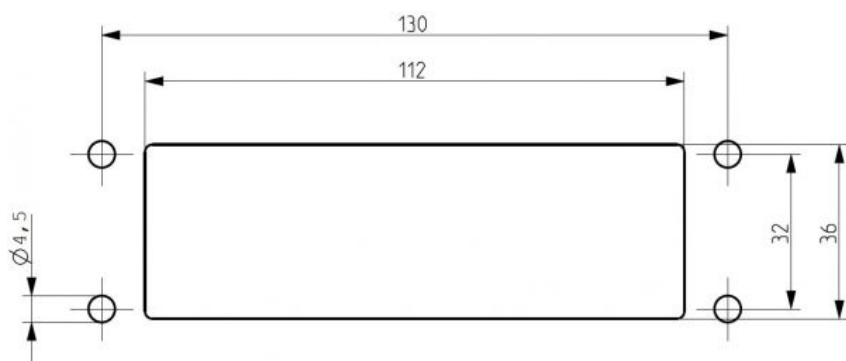

28642.4

KES-GB 16/24 BK

KES-GB 16/24 BK

Technical Data

Further technical data

Mounting type	Snap-on and screw-on
Protection	IP66
Sheet thickness, min.	1.5 mm
Max. sheet thickness	2 mm
NEMA Type	4x
Number of screw holes	4
Fixing screws	M4 (ISO 4762 / DIN 912)
Torque of the fixing screws	3 Nm
Number of wires	16
Number of cables for cable diameters 3.2 - 5.5 mm	8
Number of cables for cable diameters 5.0 - 8.5 mm	6
Number of cables for cable diameters 9.5 - 14.5 mm	2

28642.4

KES-GB 16/24 BK

KES-GB 16/24 BK

Media