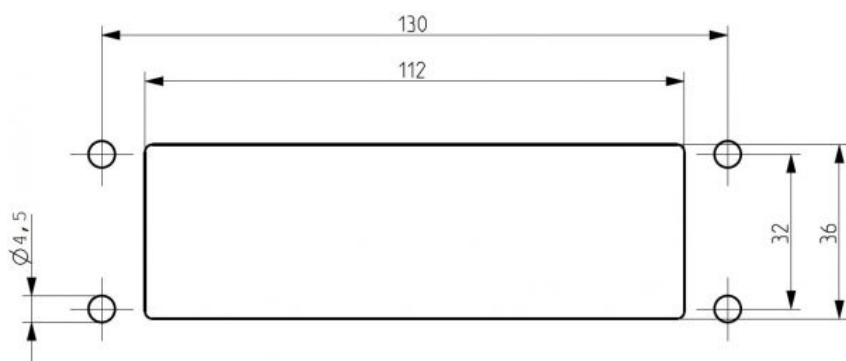

28642.6

KES-GB 16/24 GR

KES-GB 16/24 GR

Technical Data

Further technical data

Mounting type	Snap-on and screw-on
Protection	IP66
Sheet thickness, min.	1.5 mm
Max. sheet thickness	2 mm
NEMA Type	4x
Number of screw holes	4
Fixing screws	M4 (ISO 4762 / DIN 912)
Torque of the fixing screws	3 Nm
Number of wires	16
Number of cables for cable diameters 3.2 - 5.5 mm	8
Number of cables for cable diameters 5.0 - 8.5 mm	6
Number of cables for cable diameters 9.5 - 14.5 mm	2

28642.6

KES-GB 16/24 GR

KES-GB 16/24 GR

Media