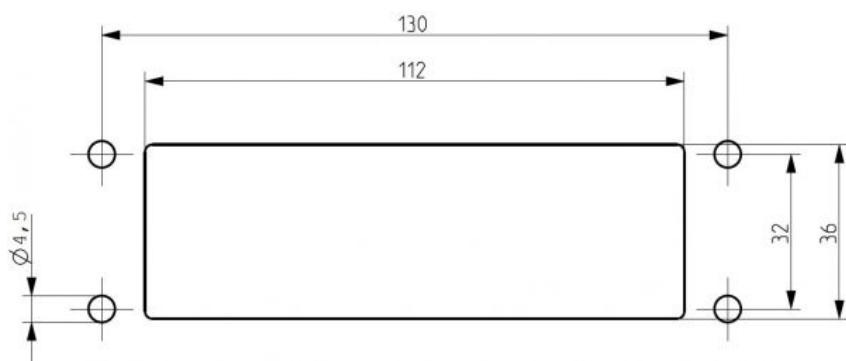

28647.6

KES-GB 32/24 GR

KES-GB 32/24 GR

Media