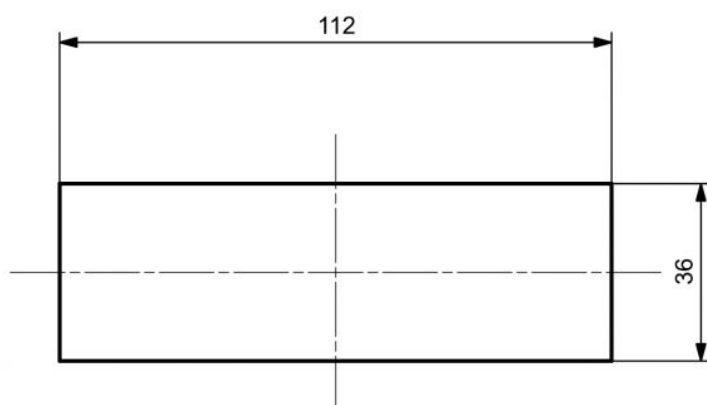

28652.4

KES-R 16/24 BK

KES-R 16/24 BK

Technical Data

Further technical data

Mounting type	Snap-on
Protection	IP54
Sheet thickness, min.	1.5 mm
Max. sheet thickness	2 mm
NEMA Type	1
Number of wires	16
Number of cables for cable diameters 3.2 - 5.5 mm	8
Number of cables for cable diameters 5.0 - 8.5 mm	6
Number of cables for cable diameters 9.5 - 14.5 mm	2

28652.4

KES-R 16/24 BK

KES-R 16/24 BK

Media