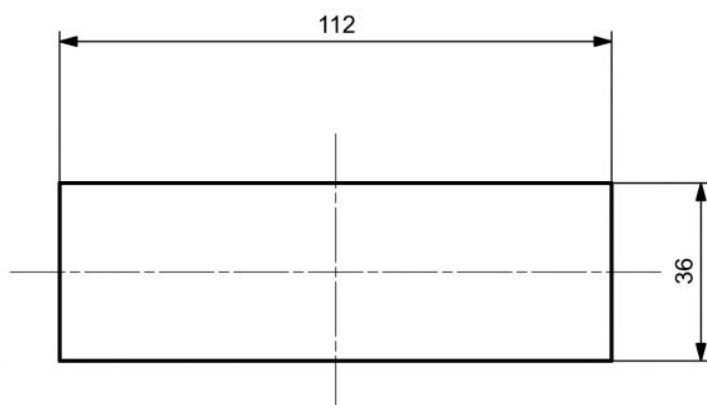

28657.6

KES-R 32/24 GR

KES-R 32/24 GR

Media