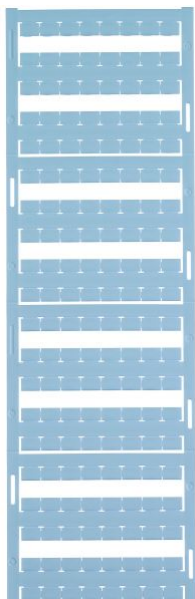

3311.7

MC SB 8/160 So WH

MC SB 8/160 So WH

---

Terminal marker / Maxicard, Length: 5 mm, Width: 8 mm, Colour: White

## Business data

Product description	Terminal marker / Maxicard
Packaging unit	800
Quantity unit	PC
Number of markers per card	160
Number of markers per row	8
Weight per piece (not including packaging)	0.1
Weight per piece (including packaging)	0.14
Unit of weight	G
Customs number	49119900
Country of origin	DE

### Dimensions

---

Length	5 mm
Width	8 mm
Terminal width	≥ 8,00 mm

### Print

---

Number of characters, horizontal	3
Rows when using font size 1.4 and plotter pen 0.25, horizontally aligned text	5
Number of characters, vertical	4
Rows when using font size 1.4 and plotter pen 0.25, vertically aligned text	4