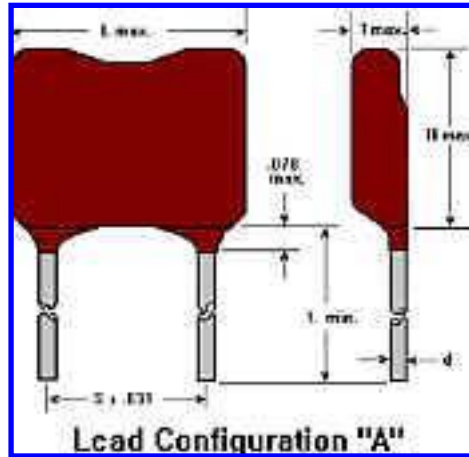

MINIATURE DIPPED Type CD5, CDS5, CD6, CD7, D7, CDS10, CDS15, CDS19 and CDS30 Detailed Catalog Information

300 Vdc

Cap. pF	Catalog Number	L''(mm) Max.	H''(mm) Max.	T''(mm) Max.	S''(mm) ±.031 (0.8)	d''(mm) ±.002 (.05)
1	CD5CC010D03	.270 (6.9)	.190 (4.8)	.110 (2.8)	.120 (3.0)	.016 (.4)
1	CDS5CC010D03	.250 (6.4)	.160 (4.1)	.090 (2.3)	.120 (3.0)	.016 (.4)
2	CD5CC020D03	.270 (6.9)	.190 (4.8)	.110 (2.8)	.120 (3.0)	.016 (.4)
2	CDS5CC020D03	.250 (6.4)	.160 (4.1)	.090 (2.3)	.120 (3.0)	.016 (.4)
3	CD5CC030D03	.270 (6.9)	.190 (4.8)	.110 (2.8)	.120 (3.0)	.016 (.4)
3	CDS5CC030D03	.250 (6.4)	.160 (4.1)	.090 (2.3)	.120 (3.0)	.016 (.4)
4	CD5CC040D03	.270 (6.9)	.190 (4.8)	.110 (2.8)	.120 (3.0)	.016 (.4)
4	CDS5CC040D03	.250 (6.4)	.160 (4.1)	.090 (2.3)	.120 (3.0)	.016 (.4)
5	CD5CC050D03	.270 (6.9)	.190 (4.8)	.110 (2.8)	.120 (3.0)	.016 (.4)
5	CDS5CC050D03	.250 (6.4)	.160 (4.1)	.090 (2.3)	.120 (3.0)	.016 (.4)
6	CD5CC060D03	.270 (6.9)	.190 (4.8)	.110 (2.8)	.120 (3.0)	.016 (.4)
6	CDS5CC060D03	.250 (6.4)	.160 (4.1)	.090 (2.3)	.120 (3.0)	.016 (.4)
7	CD5CC070D03	.270 (6.9)	.190 (4.8)	.110 (2.8)	.120 (3.0)	.016 (.4)
7	CDS5CC070D03	.250 (6.4)	.160 (4.1)	.090 (2.3)	.120 (3.0)	.016 (.4)
8	CD5CC080D03	.270 (6.9)	.190 (4.8)	.110 (2.8)	.120 (3.0)	.016 (.4)
8	CD5SCC080D03	.250 (6.4)	.160 (4.1)	.090 (2.3)	.120 (3.0)	.016 (.4)
9	CD5CC090D03	.270 (6.9)	.190 (4.8)	.110 (2.8)	.120 (3.0)	.016 (.4)
9	CDS5CC090D03	.250 (6.4)	.160 (4.1)	.090 (2.3)	.120 (3.0)	.016 (.4)