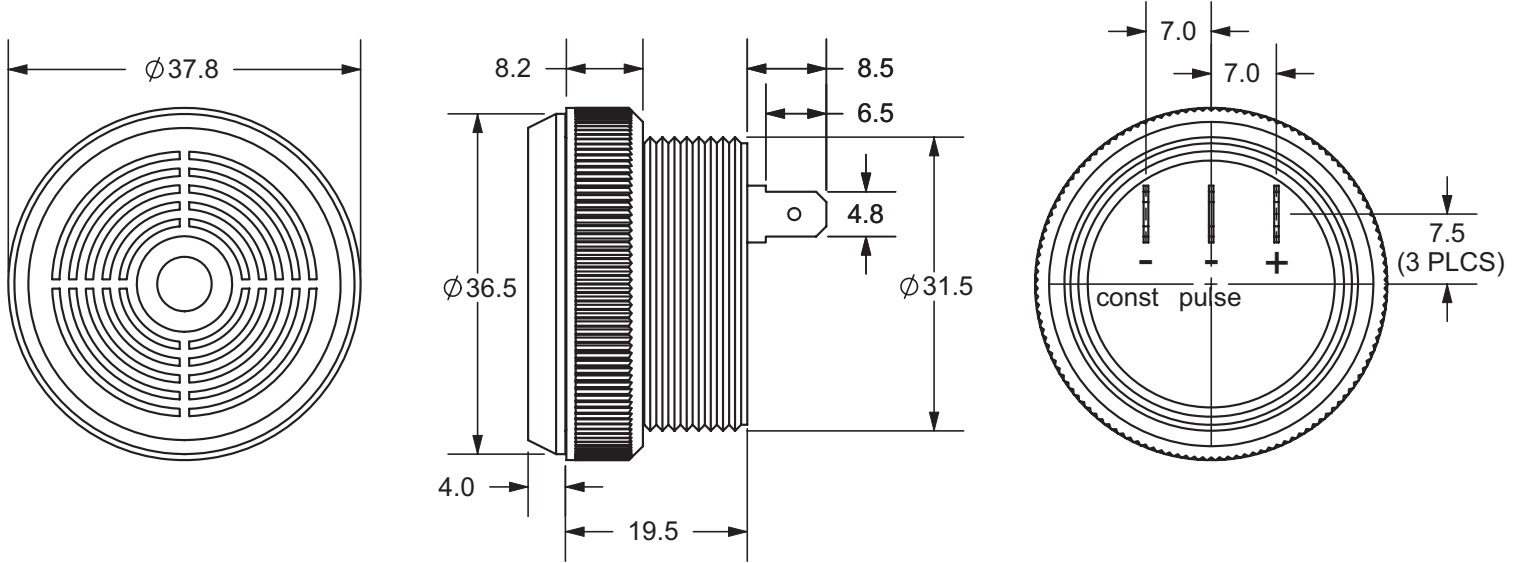

MECHANICAL DRAWING

units: mm
tolerance: ± 0.5 mm