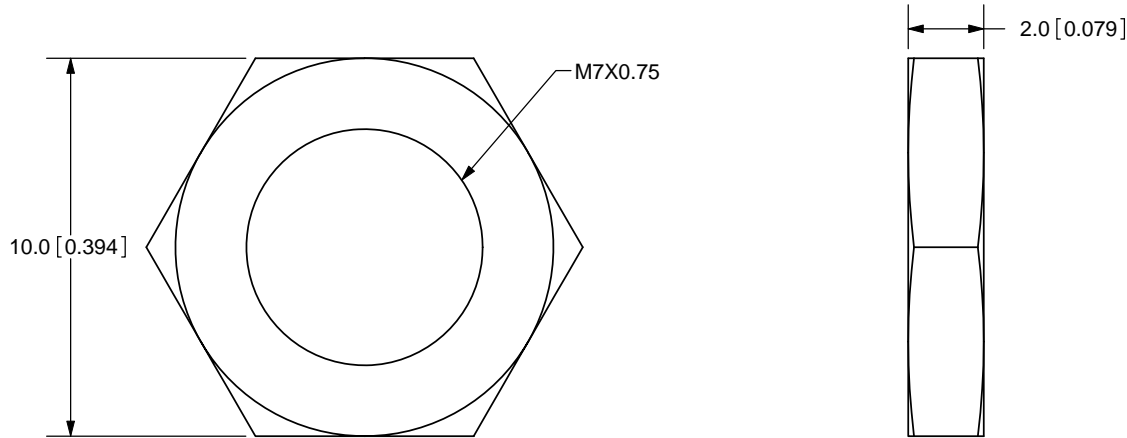

REV.	DESCRIPTION	DATE
A	NEW DRAWING	11/11/2009

TOLERANCE:
±0.1mm UNLESS OTHERWISE
SPECIFIED

CUI INC

20050 SW 112th Ave.
Tualatin, OR 97062
Phone: 503-612-2300
800-275-4899
Fax: 503-612-2383
Website: www.cui.com

TITLE: M7X0.75 NUT		REV: A
PART NO. SJ5-43502PM-nut	UNITS: MM [INCHES]	
DRAWN BY: ZRJ	APPROVED BY:	SCALE: 5:1

PC FILE NAME:
SJ5-43502PM-nut

COPYRIGHT 2009
BY CUI INC.

	MATERIAL	PLATING	COLOR
BODY	Steel	Nickel	Silver