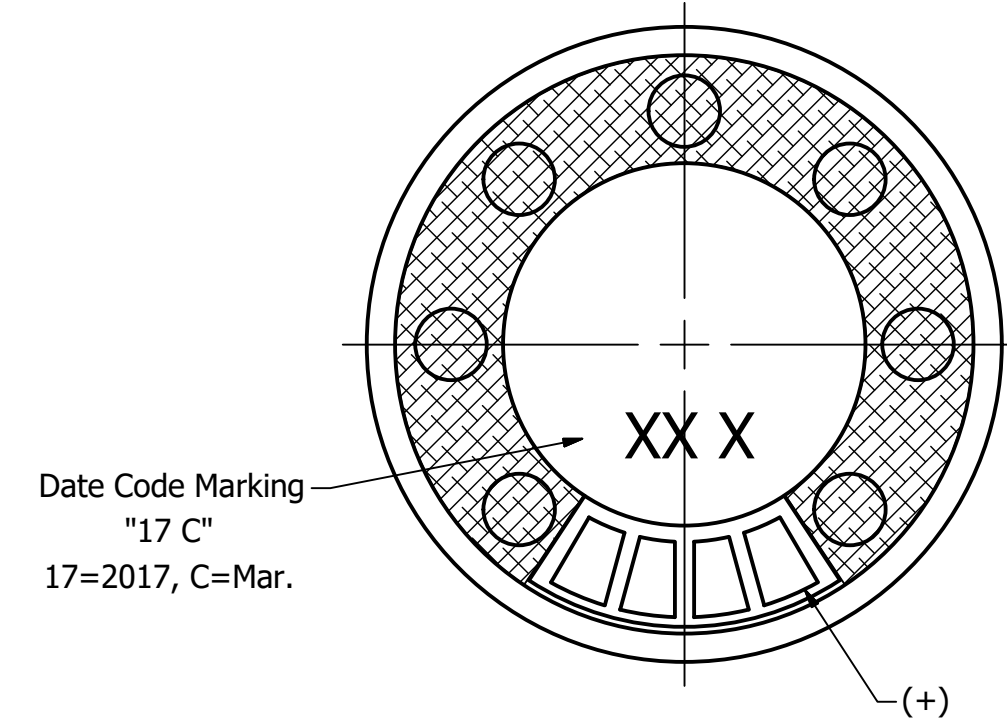

Part Number:	SW280708-1	
	DRAWN	3/23/2017
Description:	CHECKED	10/2/2017
	P.D.	10/2/2017
Waterproof Dynamic Speaker	APPROVED	10/2/2017
	C.E.	
This document contains data proprietary to DB Unlimited. Any use or reproduction, in any form, without prior written permission of DB Unlimited is prohibited. All terms and conditions can be found at www.dbunlimitedco.com		

Top View

Side View

Bottom View

Items	Specifications	Conditions
Sound Pressure Level	92	dB (@ 10cm), Avg.
Resonant Frequency	700	Hz
Frequency Range	700 ~ 10,000	Hz
Nominal Power	1.5	W
Max. Power	2	W
Impedance	8	Ω
Cone Material	Mylar	
Mount Type	Flush Mount	
IP Rating	IP67	
Storage Temperature	-20 ~ +55	°C
Operating Temperature	-20 ~ +55	°C
Weight	6.85	g

REVISION HISTORY			
REV	DESCRIPTION	DATE	APPROVED
	Released from Engineering	10/2/2017	C.E.
1	Added polarity marking	10/25/2017	C.E.
2	Update markings	2/28/2018	C.E.

NOTES	
1)	All dimensions are in mm unless otherwise noted
2)	All tolerances are ± 0.3 mm unless otherwise noted
3)	All parts meet RoHS
4)	Subject to change or redrawn without notice