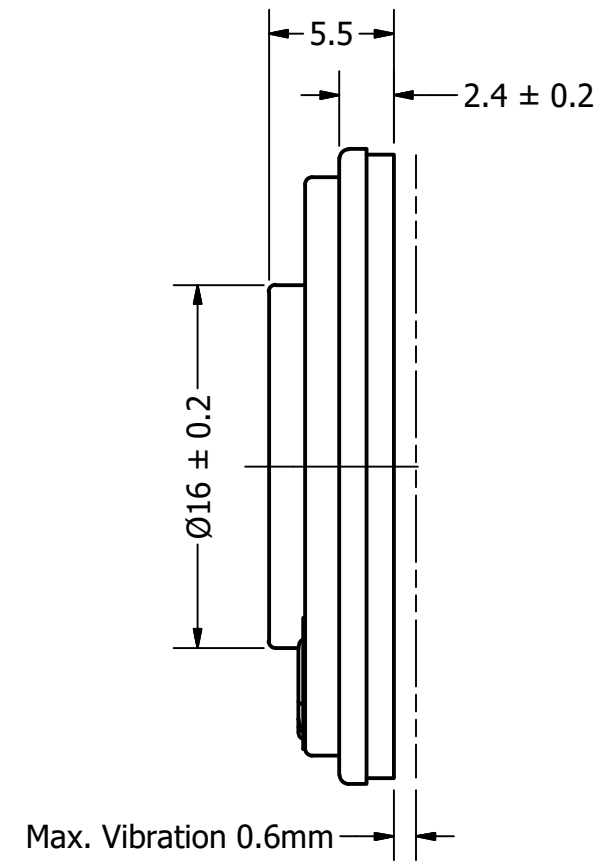

Part Number:	SW280708-1	
	DRAWN	3/23/2017
Description:	CHECKED	10/2/2017
	P.D.	10/2/2017
Waterproof Dynamic Speaker	APPROVED	10/2/2017
	C.E.	
This document contains data proprietary to DB Unlimited. Any use or reproduction, in any form, without prior written permission of DB Unlimited is prohibited. All terms and conditions can be found at www.dbunlimitedco.com		

Top View

Side View

Bottom View

Items	Specifications	Conditions
Sound Pressure Level	92	dB (@ 10cm), Avg.
Resonant Frequency	700	Hz
Frequency Range	700 ~ 10,000	Hz
Nominal Power	1.5	W
Max. Power	2	W
Impedance	8	Ω
Cone Material	Mylar	
Mount Type	Flush Mount	
IP Rating	IP67	
Storage Temperature	-20 ~ +55	°C
Operating Temperature	-20 ~ +55	°C
Weight	6.85	g

REVISION HISTORY			
REV	DESCRIPTION	DATE	APPROVED
	Released from Engineering	10/2/2017	C.E.
1	Added polarity marking	10/25/2017	C.E.
2	Update markings	2/28/2018	C.E.

NOTES	
1)	All dimensions are in mm unless otherwise noted
2)	All tolerances are ± 0.3 mm unless otherwise noted
3)	All parts meet RoHS
4)	Subject to change or redrawn without notice