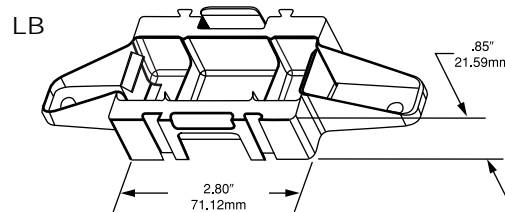

Telpower® DC Power Protection Systems

Spare Fuseholders

TPSFH

Spare Fuseholders

- Durable construction using black thermoplastic with U.L. 94V-0 flammability rating.
- Common mounting (.16 dia. hole) using #6 screws or bolts on 5-inch centers.
- Dovetailed interlocking between fuseholders simplifies installation and reduces needed hardware.
- Common footprint allows for any combination of fuseholders to be mounted together.
- Built-in retaining clips secure fuses.

Common Prefix TPSFH-

inches
mm

Telpower® DC Power Protection Systems

Spare Fuseholders

TPSFH

5TPH

TPA and TPA-B Fuse Spare Fuseholder

Size: 2.98" wide x 1.03" high x .63" deep