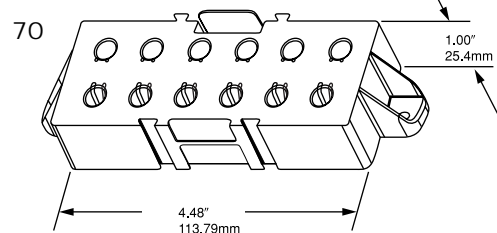

Telpower® DC Power Protection Systems

Spare Fuseholders

TPSFH

Spare Fuseholders

- Durable construction using black thermoplastic with U.L. 94V-0 flammability rating.
- Common mounting (.16 dia. hole) using #6 screws or bolts on 5-inch centers.
- Dovetailed interlocking between fuseholders simplifies installation and reduces needed hardware.
- Common footprint allows for any combination of fuseholders to be mounted together.
- Built-in retaining clips secure fuses.

Common Prefix TPSFH-

inches
mm

Telpower® DC Power Protection Systems

Spare Fuseholders

TPSFH

5TPH

TPA and TPA-B Fuse Spare Fuseholder

Size: 2.98" wide x 1.03" high x .63" deep

- 5-position spare fuseholder for midsize fuses ($1\frac{3}{32}$ " diameter).
- Constructed of grey thermoplastic.
- Adhesive tape on back for easy mounting on cabinet doors.

The only controlled copy of this BIF document is the electronic read-only version located on the Bussmann Network Drive. All other copies of this BIF document are by definition uncontrolled. This bulletin is intended to clearly present comprehensive product data and provide technical information that will help the end user with design applications. Bussmann reserves the right, without notice, to change design or construction of any products and to discontinue or limit distribution of any products. Bussmann also reserves the right to change or update, without notice, any technical information contained in this bulletin. Once a product has been selected, it should be tested by the user in all possible applications.