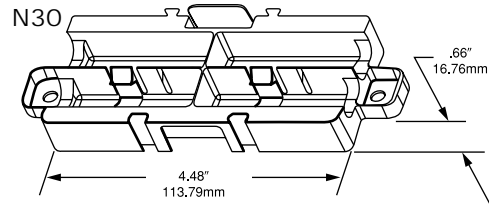

Telpower® DC Power Protection Systems

Spare Fuseholders

TPSFH

Spare Fuseholders

- Durable construction using black thermoplastic with U.L. 94V-0 flammability rating.
- Common mounting (.16 dia. hole) using #6 screws or bolts on 5-inch centers.
- Dovetailed interlocking between fuseholders simplifies installation and reduces needed hardware.
- Common footprint allows for any combination of fuseholders to be mounted together.
- Built-in retaining clips secure fuses.

Common Prefix TPSFH-

inches
mm

Telpower® DC Power Protection Systems

Spare Fuseholders

TPSFH

5TPH

TPA and TPA-B Fuse Spare Fuseholder

Size: 2.98" wide x 1.03" high x .63" deep

- 5-position spare fuseholder for midsize fuses ($1\frac{3}{32}$ " diameter).
- Constructed of grey thermoplastic.
- Adhesive tape on back for easy mounting on cabinet doors.

The only controlled copy of this BIF document is the electronic read-only version located on the Bussmann Network Drive. All other copies of this BIF document are by definition uncontrolled. This bulletin is intended to clearly present comprehensive product data and provide technical information that will help the end user with design applications. Bussmann reserves the right, without notice, to change design or construction of any products and to discontinue or limit distribution of any products. Bussmann also reserves the right to change or update, without notice, any technical information contained in this bulletin. Once a product has been selected, it should be tested by the user in all possible applications.