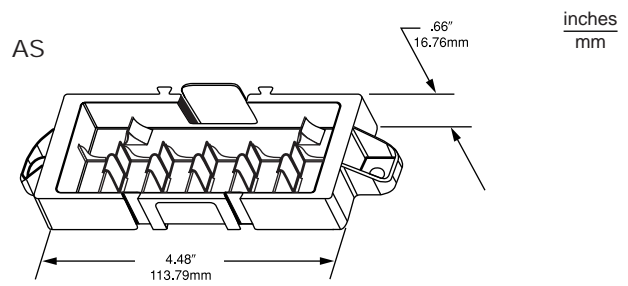

Telpower® DC Power Protection Systems

Spare Fuseholders

TPSFH

Spare Fuseholders

- Durable construction using black thermoplastic with U.L. 94V-0 flammability rating.
- Common mounting (.16 dia. hole) using #6 screws or bolts on 5-inch centers.
- Dovetailed interlocking between fuseholders simplifies installation and reduces needed hardware.
- Common footprint allows for any combination of fuseholders to be mounted together.
- Built-in retaining clips secure fuses.

Common Prefix TPSFH-

inches
mm

Telpower® DC Power Protection Systems

Spare Fuseholders

TPSFH

5TPH

TPA and TPA-B Fuse Spare Fuseholder

Size: 2.98" wide x 1.03" high x .63" deep

- 5-position spare fuseholder for midsize fuses ($1\frac{3}{32}$ " diameter).
- Constructed of grey thermoplastic.
- Adhesive tape on back for easy mounting on cabinet doors.

The only controlled copy of this BIF document is the electronic read-only version located on the Bussmann Network Drive. All other copies of this BIF document are by definition uncontrolled. This bulletin is intended to clearly present comprehensive product data and provide technical information that will help the end user with design applications. Bussmann reserves the right, without notice, to change design or construction of any products and to discontinue or limit distribution of any products. Bussmann also reserves the right to change or update, without notice, any technical information contained in this bulletin. Once a product has been selected, it should be tested by the user in all possible applications.