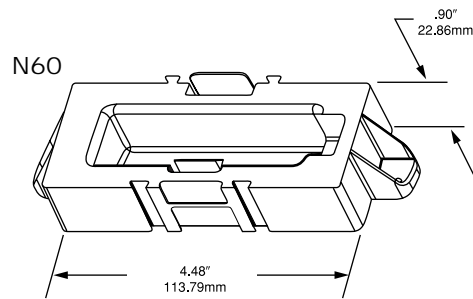

Telpower® DC Power Protection Systems

Spare Fuseholders

TPSFH

Spare Fuseholders

- Durable construction using black thermoplastic with U.L. 94V-0 flammability rating.
- Common mounting (.16 dia. hole) using #6 screws or bolts on 5-inch centers.
- Dovetailed interlocking between fuseholders simplifies installation and reduces needed hardware.
- Common footprint allows for any combination of fuseholders to be mounted together.
- Built-in retaining clips secure fuses.

Common Prefix TPSFH-

inches
mm

Telpower® DC Power Protection Systems

Spare Fuseholders

TPSFH

5TPH

TPA and TPA-B Fuse Spare Fuseholder

Size: 2.98" wide x 1.03" high x .63" deep

- 5-position spare fuseholder for midsize fuses ($1\frac{3}{32}$ " diameter).
- Constructed of grey thermoplastic.
- Adhesive tape on back for easy mounting on cabinet doors.

The only controlled copy of this BIF document is the electronic read-only version located on the Bussmann Network Drive. All other copies of this BIF document are by definition uncontrolled. This bulletin is intended to clearly present comprehensive product data and provide technical information that will help the end user with design applications. Bussmann reserves the right, without notice, to change design or construction of any products and to discontinue or limit distribution of any products. Bussmann also reserves the right to change or update, without notice, any technical information contained in this bulletin. Once a product has been selected, it should be tested by the user in all possible applications.