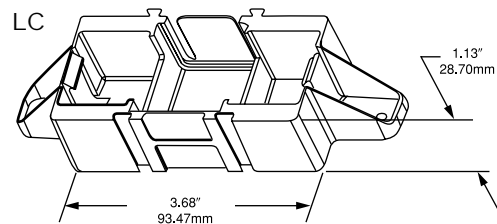

Telpower® DC Power Protection Systems

Spare Fuseholders

TPSFH

Spare Fuseholders

- Durable construction using black thermoplastic with U.L. 94V-0 flammability rating.
- Common mounting (.16 dia. hole) using #6 screws or bolts on 5-inch centers.
- Dovetailed interlocking between fuseholders simplifies installation and reduces needed hardware.
- Common footprint allows for any combination of fuseholders to be mounted together.
- Built-in retaining clips secure fuses.

Common Prefix TPSFH-

inches
mm

Telpower® DC Power Protection Systems

Spare Fuseholders

TPSFH

5TPH

TPA and TPA-B Fuse Spare Fuseholder

Size: 2.98" wide x 1.03" high x .63" deep

- 5-position spare fuseholder for midsize fuses ($1\frac{3}{32}$ " diameter).
- Constructed of grey thermoplastic.
- Adhesive tape on back for easy mounting on cabinet doors.

The only controlled copy of this BIF document is the electronic read-only version located on the Bussmann Network Drive. All other copies of this BIF document are by definition uncontrolled. This bulletin is intended to clearly present comprehensive product data and provide technical information that will help the end user with design applications. Bussmann reserves the right, without notice, to change design or construction of any products and to discontinue or limit distribution of any products. Bussmann also reserves the right to change or update, without notice, any technical information contained in this bulletin. Once a product has been selected, it should be tested by the user in all possible applications.