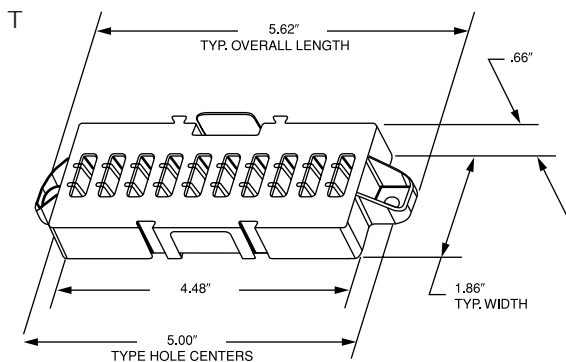

Telpower® DC Power Protection Systems

Spare Fuseholders

TPSFH

Spare Fuseholders

- Durable construction using black thermoplastic with U.L. 94V-0 flammability rating.
- Common mounting (.16 dia. hole) using #6 screws or bolts on 5-inch centers.
- Dovetailed interlocking between fuseholders simplifies installation and reduces needed hardware.
- Common footprint allows for any combination of fuseholders to be mounted together.
- Built-in retaining clips secure fuses.

Common Prefix TPSFH-

inches
mm

Telpower® DC Power Protection Systems

Spare Fuseholders

TPSFH

5TPH

TPA and TPA-B Fuse Spare Fuseholder

Size: 2.98" wide x 1.03" high x .63" deep

- 5-position spare fuseholder for midsize fuses ($1\frac{3}{32}$ " diameter).
- Constructed of grey thermoplastic.
- Adhesive tape on back for easy mounting on cabinet doors.

The only controlled copy of this BIF document is the electronic read-only version located on the Bussmann Network Drive. All other copies of this BIF document are by definition uncontrolled. This bulletin is intended to clearly present comprehensive product data and provide technical information that will help the end user with design applications. Bussmann reserves the right, without notice, to change design or construction of any products and to discontinue or limit distribution of any products. Bussmann also reserves the right to change or update, without notice, any technical information contained in this bulletin. Once a product has been selected, it should be tested by the user in all possible applications.