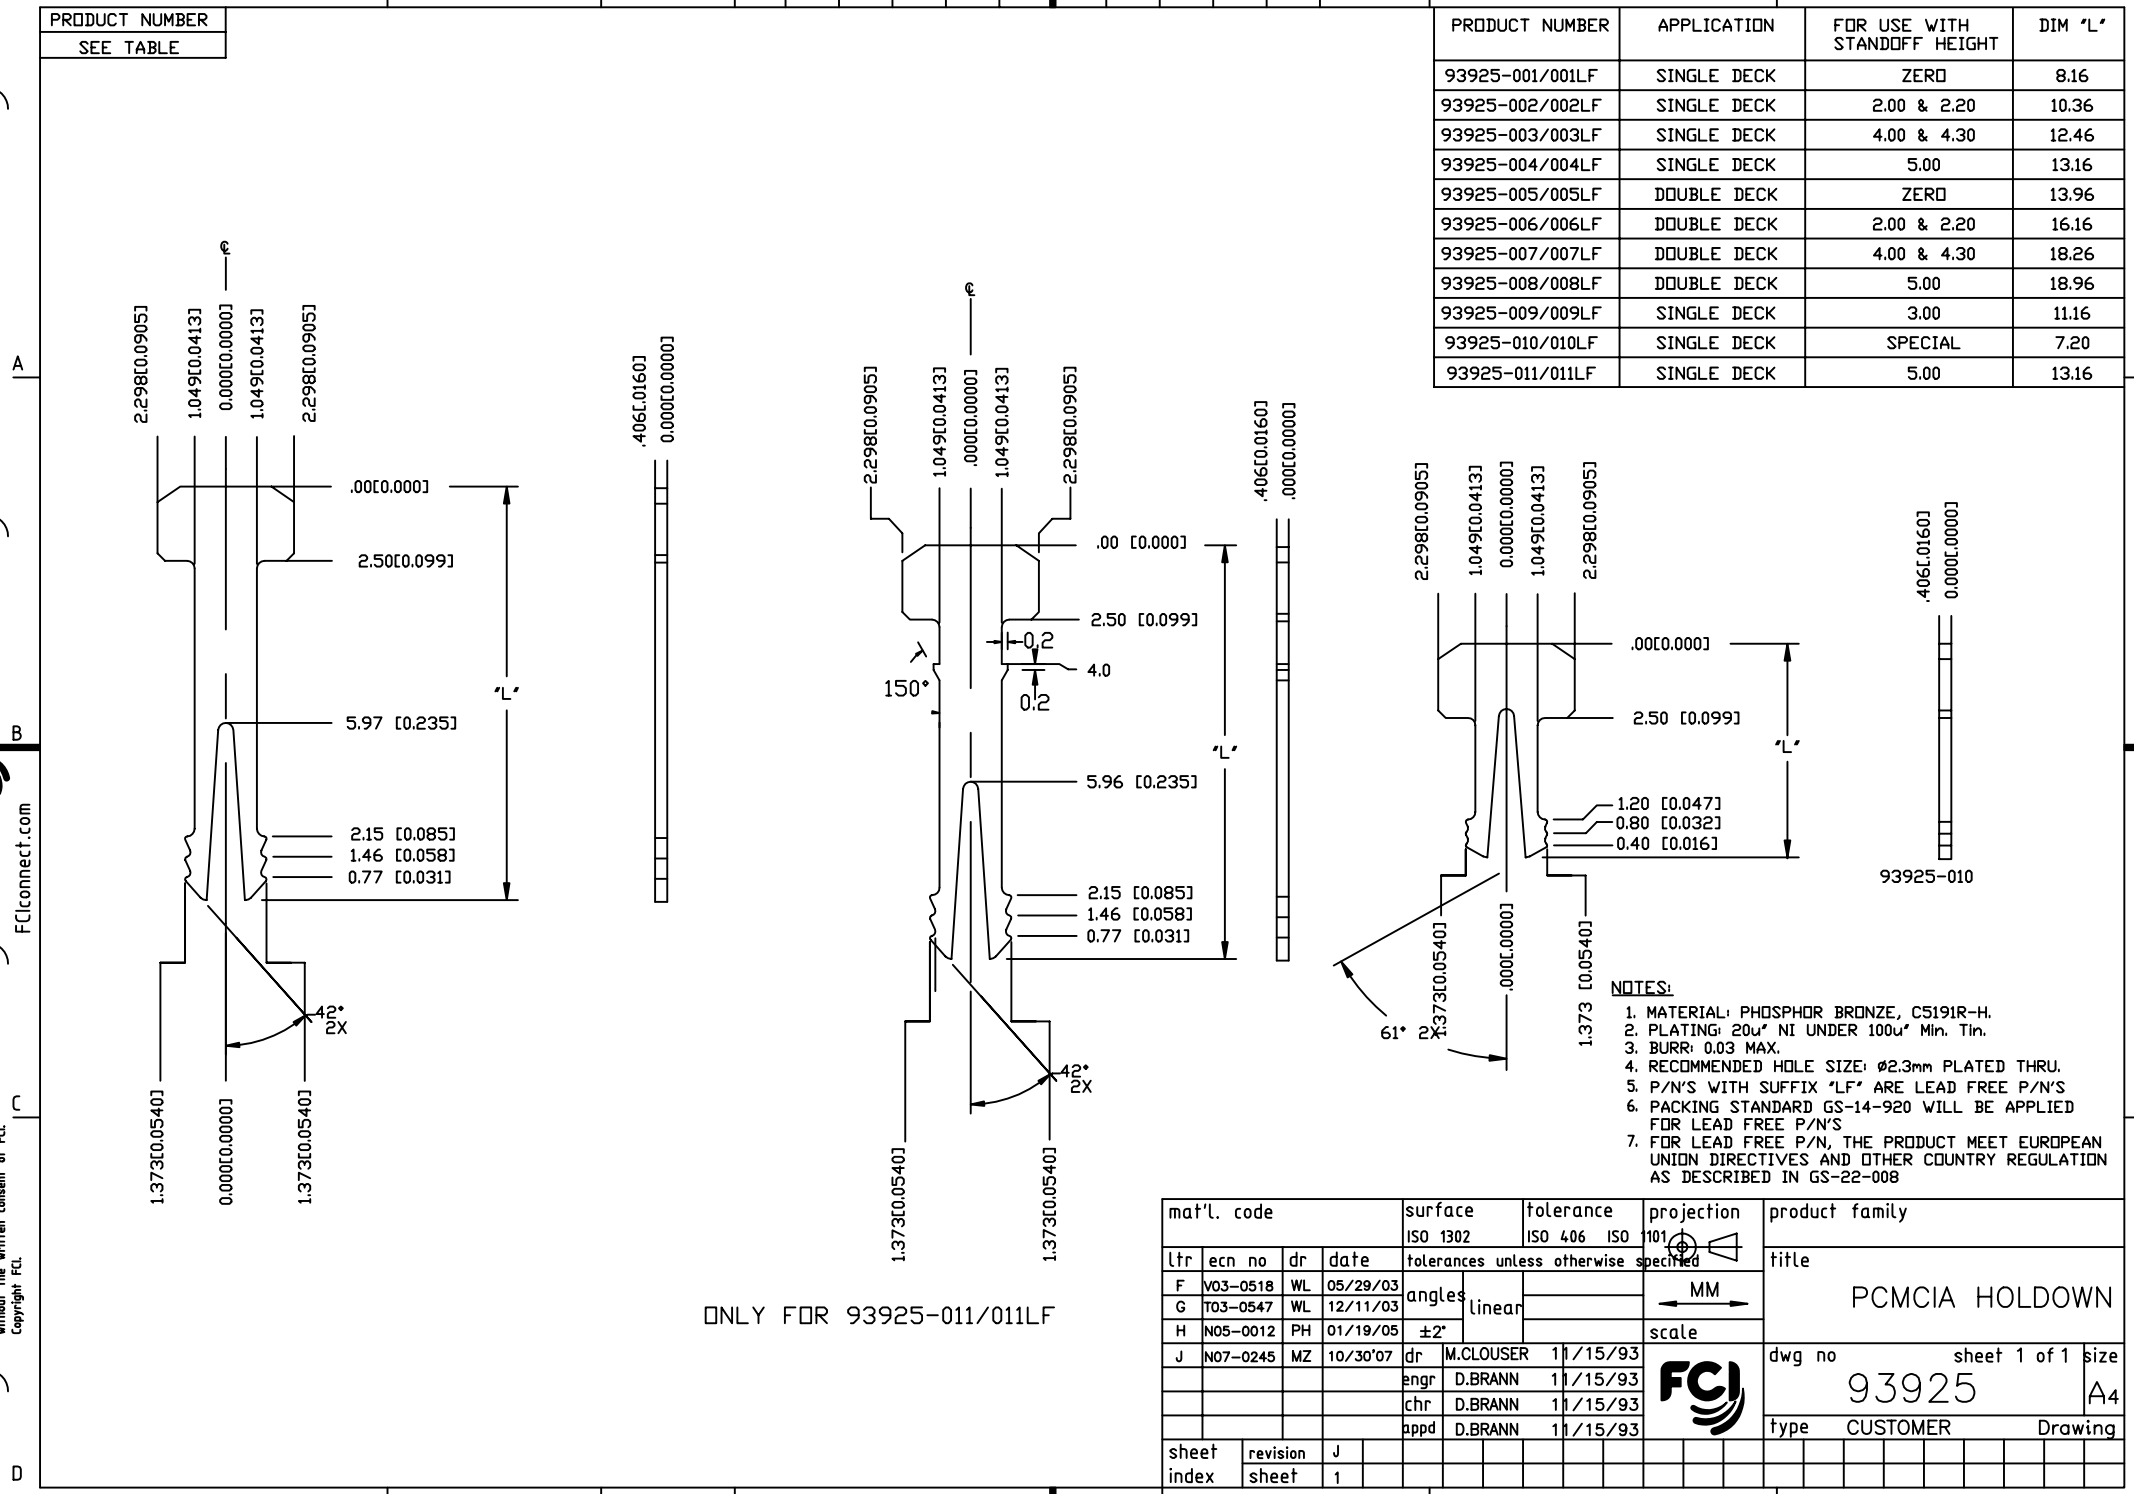

FCI CONFIDENTIAL

ONLY FOR 93925-011/011LF

PRODUCT NUMBER	APPLICATION	FOR USE WITH STANDOFF HEIGHT	DIM "L"
93925-001/001LF	SINGLE DECK	ZERO	8.16
93925-002/002LF	SINGLE DECK	2.00 & 2.20	10.36
93925-003/003LF	SINGLE DECK	4.00 & 4.30	12.46
93925-004/004LF	SINGLE DECK	5.00	13.16
93925-005/005LF	DOUBLE DECK	ZERO	13.96
93925-006/006LF	DOUBLE DECK	2.00 & 2.20	16.16
93925-007/007LF	DOUBLE DECK	4.00 & 4.30	18.26
93925-008/008LF	DOUBLE DECK	5.00	18.96
93925-009/009LF	SINGLE DECK	3.00	11.16
93925-010/010LF	SINGLE DECK	SPECIAL	7.20
93925-011/011LF	SINGLE DECK	5.00	13.16

1. **NOTES:**
1. MATERIAL: PHOSPHOR BRONZE, C5191R-H.
  2. PLATING: 20u" NI UNDER 100u" Min. Tin.
  3. BURR: 0.03 MAX.
  4. RECOMMENDED HOLE SIZE: ø2.3mm PLATED THRU.
  5. P/N'S WITH SUFFIX 'LF' ARE LEAD FREE P/N'S
  6. PACKING STANDARD GS-14-920 WILL BE APPLIED FOR LEAD FREE P/N'S
  7. FOR LEAD FREE P/N, THE PRODUCT MEET EUROPEAN UNION DIRECTIVES AND OTHER COUNTRY REGULATION AS DESCRIBED IN GS-22-008