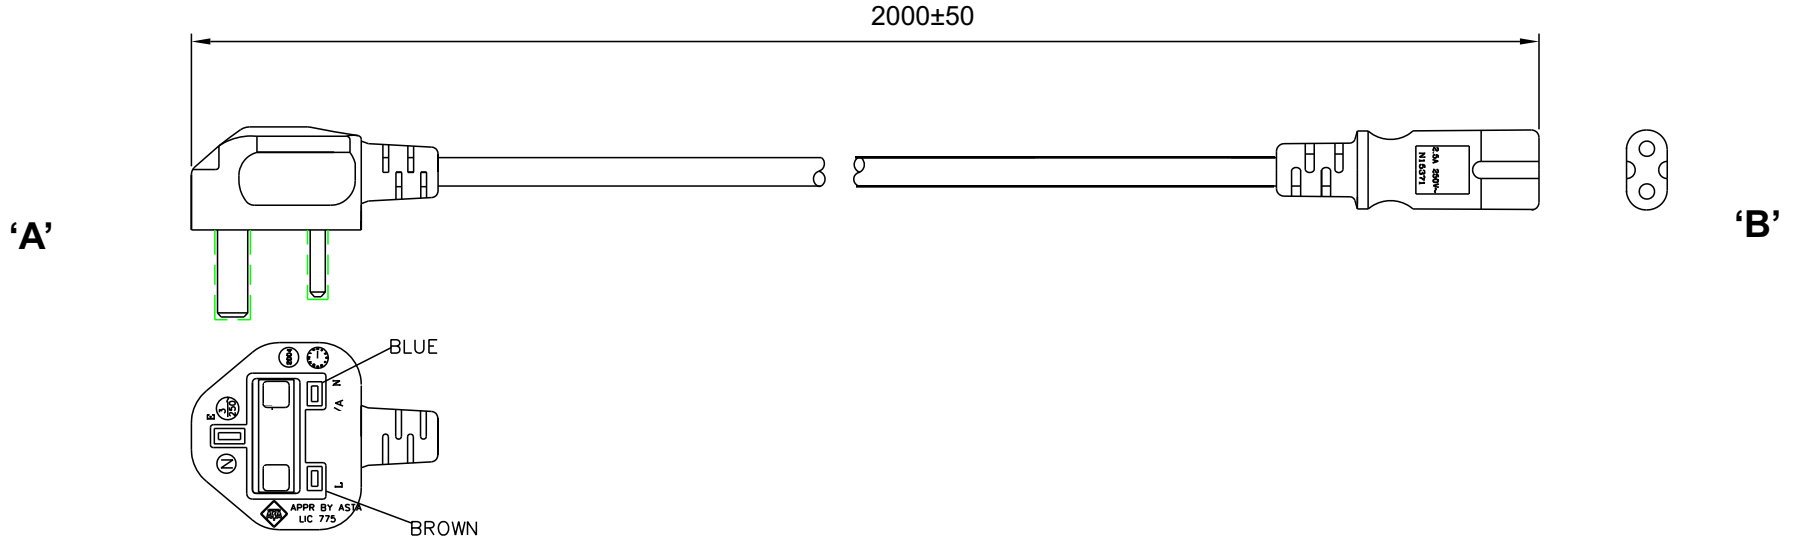

GENERAL SPECIFICATIONS:

RATING: 2.5A / 250V AC
 CABLE TYPE / SIZE: HO3VVH2-F, 2 x 0.75 mm², 2 CONDUCTOR
 TEMPERATURE RATING: 70°C
 CABLE JACKET COLOR: BLACK
 CONDUCTORS COLOR: BLUE/ BRN
 OVERALL LENGTH (L): 2000 ± 50 mm
 CABLE OUTER DIAMETER: 3.5 x 5.7 ± 0.15 mm
 END 'A': BS1363 (FUSE 3A)
 END 'B': IEC320 / C7
 APPROVALS PLUG: BSI or ASTA or NEMKO; HK SAFETY MARK
 APPROVALS CABLE: BSI or ASTA or NEMKO
 APPROVALS CONNECTOR: VDE, ENEC

PACKING: HANKING

NOTES:

1. CORD AND PLUG MUST BE MARKED WITH APPROVAL SYMBOLS AND / OR FILE NUMBERS.

RELEASED
 By N.Frost at 9:39 am, Apr 29, 2014

DASH NO.	PART NO	REV.	DESCRIPTION	NOTES
TABULATION BLOCK				
		TOLERANCES: DECIMALS ANGULAR .xx +/- 0.1 +/- 1° .xxx +/- .005		GlobTek, Inc. www.globtek.com 186 Veterans Dr. Northvale, NJ 07647 Tel. 201-784-1000 Fax 201.784.0111
		MILLIMETERS ANGULAR .xx +/- 0.3 +/- 1° .xxx +/- .013		
INIT.BY: EM	DATE: 04/01/08	DWG TITLE: BRITISH AND HONG KONG DETACHABLE CORDSET		
DRAWN: NF	DATE: 04/01/08	FSCN No.: G, CC	SIZE: A	REV. C
APRVD: HM	DATE: 04/01/08	SCALE: NONE	PART NO: 6104112M703A(R)	SHEET 1/1