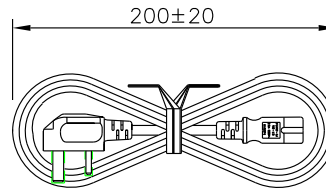

GENERAL SPECIFICATIONS:

RATING: 2.5A / 250V AC
 CABLE TYPE / SIZE: HO3VVH2-F, 2 x 0.75 mm², 2 CONDUCTOR
 TEMPERATURE RATING: 70°C
 CABLE JACKET COLOR: BLACK
 CONDUCTORS COLOR: BLUE/ BRN
 OVERALL LENGTH (L): 2000 ± 50 mm
 CABLE OUTER DIAMETER: 3.5 x 5.7 ± 0.15 mm
 END 'A': BS1363 (FUSE 3A)
 END 'B': IEC320 / C7
 APPROVALS PLUG: BSI or ASTA or NEMKO; HK SAFETY MARK
 APPROVALS CABLE: BSI or ASTA or NEMKO
 APPROVALS CONNECTOR: VDE, ENEC

PACKING: HANKING

NOTES:

1. CORD AND PLUG MUST BE MARKED WITH APPROVAL SYMBOLS AND / OR FILE NUMBERS.

RELEASED
 By N.Frost at 9:39 am, Apr 29, 2014

DASH NO.	PART NO	REV.	DESCRIPTION	NOTES
TABULATION BLOCK				
		TOLERANCES: DECIMALS ANGULAR .xx +/- 0.1 +/- 1° .xxx +/- .005		GlobTek, Inc. www.globtek.com 186 Veterans Dr. Northvale, NJ 07647 Tel. 201-784-1000 Fax 201.784.0111
		MILLIMETERS ANGULAR .xx +/- 0.3 +/- 1° .xxx +/- .013		
INIT.BY: EM	DATE: 04/01/08	DWG TITLE: BRITISH AND HONG KONG DETACHABLE CORDSET		
DRAWN: NF	DATE: 04/01/08	FSCN No.: G, CC	SIZE: A	REV. C
APRVD: HM	DATE: 04/01/08	SCALE: NONE	PART NO: 6104112M703A(R)	SHEET 1/1