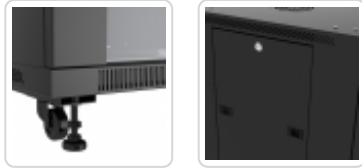

Audio/Visual Cabinet *RB-AV Series*

RACK BASICS®

The RB-AV Series is a cost-effective and fully assembled enclosed rack system designed for A/V and Security applications. Fully assembled, the RB-AV Series includes pre-installed shelves, filler panels, casters and leveling feet.

Features

- Constructed in light duty 16-gauge steel.
- Includes two (2) pairs of EIA-310-D compliant square hole punched rails with 19" mounting.
 - Starter pack of (25) M6 screws, cage nuts and washers included.
 - For 10-32 hardware see the **1421CNABK Series**.
- Locking tempered glass front door is opens a full 180°.
- Locking solid steel rear door.
- Doors can be flipped to hinge from opposite side.
- Passive cooling vents located on top, bottom and sides.
- Includes provision for **optional fans** on top panel.
- Removable locking side panels.
- Removable cable access panels on cabinet top and bottom.
- Ships assembled - ready to install.

Specifications

- Bottom of cabinet includes:
 - Four (4) adjustable leveling feet
 - Four (4) recessed rubber casters work great on carpet.
- Includes pre-installed vented shelves and filler/blank panels (see table below).
 - Shelf lip is folded down making it easy to slide equipment into the rack.
- Rails can adjust in depth in 25mm increments.
- Grounding studs provided on frame.
- Finished in smooth black powder paint.
- Tested to 950 lbs of equipment load capacity.
- RoHS Compliant.