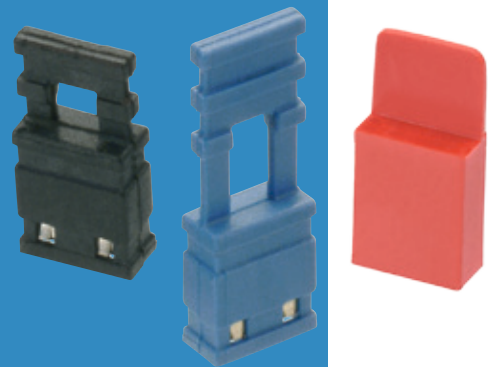

M20 Connectors

Jumper Sockets

- Flexible handle for ease of location and withdrawal.
- Suitable for use with male connectors on pages 146 to 152.

CLOSED TOP WITH FLEXIBLE HANDLE

CLOSED TOP WITH HANDLE

2.54mm (.100") PITCH

HOW TO ORDER

M XXXX - XX

SERIES CODE

FINISH

TYPE					
14mm FLEXIBLE HANDLE		10mm FLEXIBLE HANDLE		SOLID HANDLE	
7680	Grey	7684	Grey	7965	Grey
7681	Red	7685	Red	7966	Red
7682	Black	7686	Black	7967	Black
7683	Blue	7687	Blue		