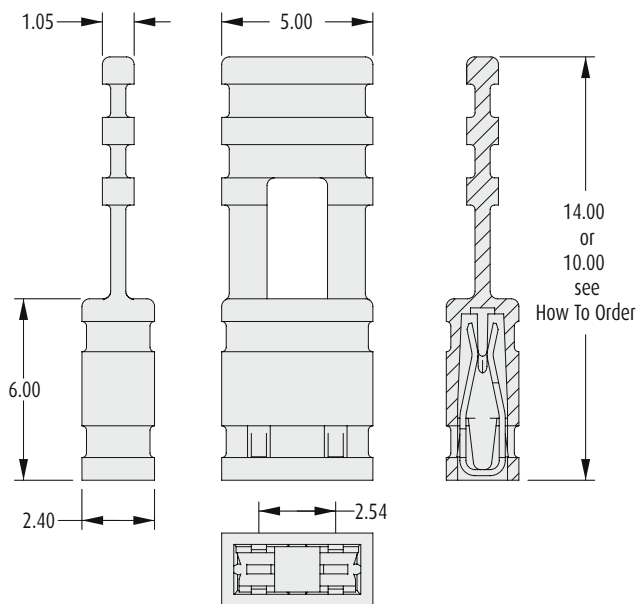

M20 Connectors

Jumper Sockets

- Flexible handle for ease of location and withdrawal.
- Suitable for use with male connectors on pages 146 to 152.

CLOSED TOP WITH FLEXIBLE HANDLE

CLOSED TOP WITH HANDLE

2.54mm (.100") PITCH

HOW TO ORDER

M XXXX - XX

SERIES CODE

FINISH

TYPE					
14mm FLEXIBLE HANDLE		10mm FLEXIBLE HANDLE		SOLID HANDLE	
7680	Grey	7684	Grey	7965	Grey
7681	Red	7685	Red	7966	Red
7682	Black	7686	Black	7967	Black
7683	Blue	7687	Blue		

05	Gold	
46	Tin	

All dimensions in mm.