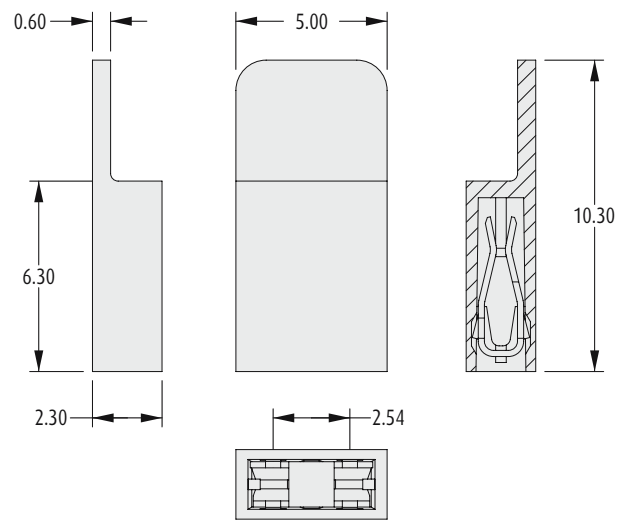

M20 Connectors

Jumper Sockets

- Flexible handle for ease of location and withdrawal.
- Suitable for use with male connectors on pages 146 to 152.

CLOSED TOP WITH FLEXIBLE HANDLE

CLOSED TOP WITH HANDLE

2.54mm (.100") PITCH

HOW TO ORDER

M XXXX - XX

SERIES CODE

FINISH

TYPE					
14mm FLEXIBLE HANDLE		10mm FLEXIBLE HANDLE		SOLID HANDLE	
7680	Grey	7684	Grey	7965	Grey
7681	Red	7685	Red	7966	Red
7682	Black	7686	Black	7967	Black
7683	Blue	7687	Blue		

05	Gold	
46	Tin	

All dimensions in mm.