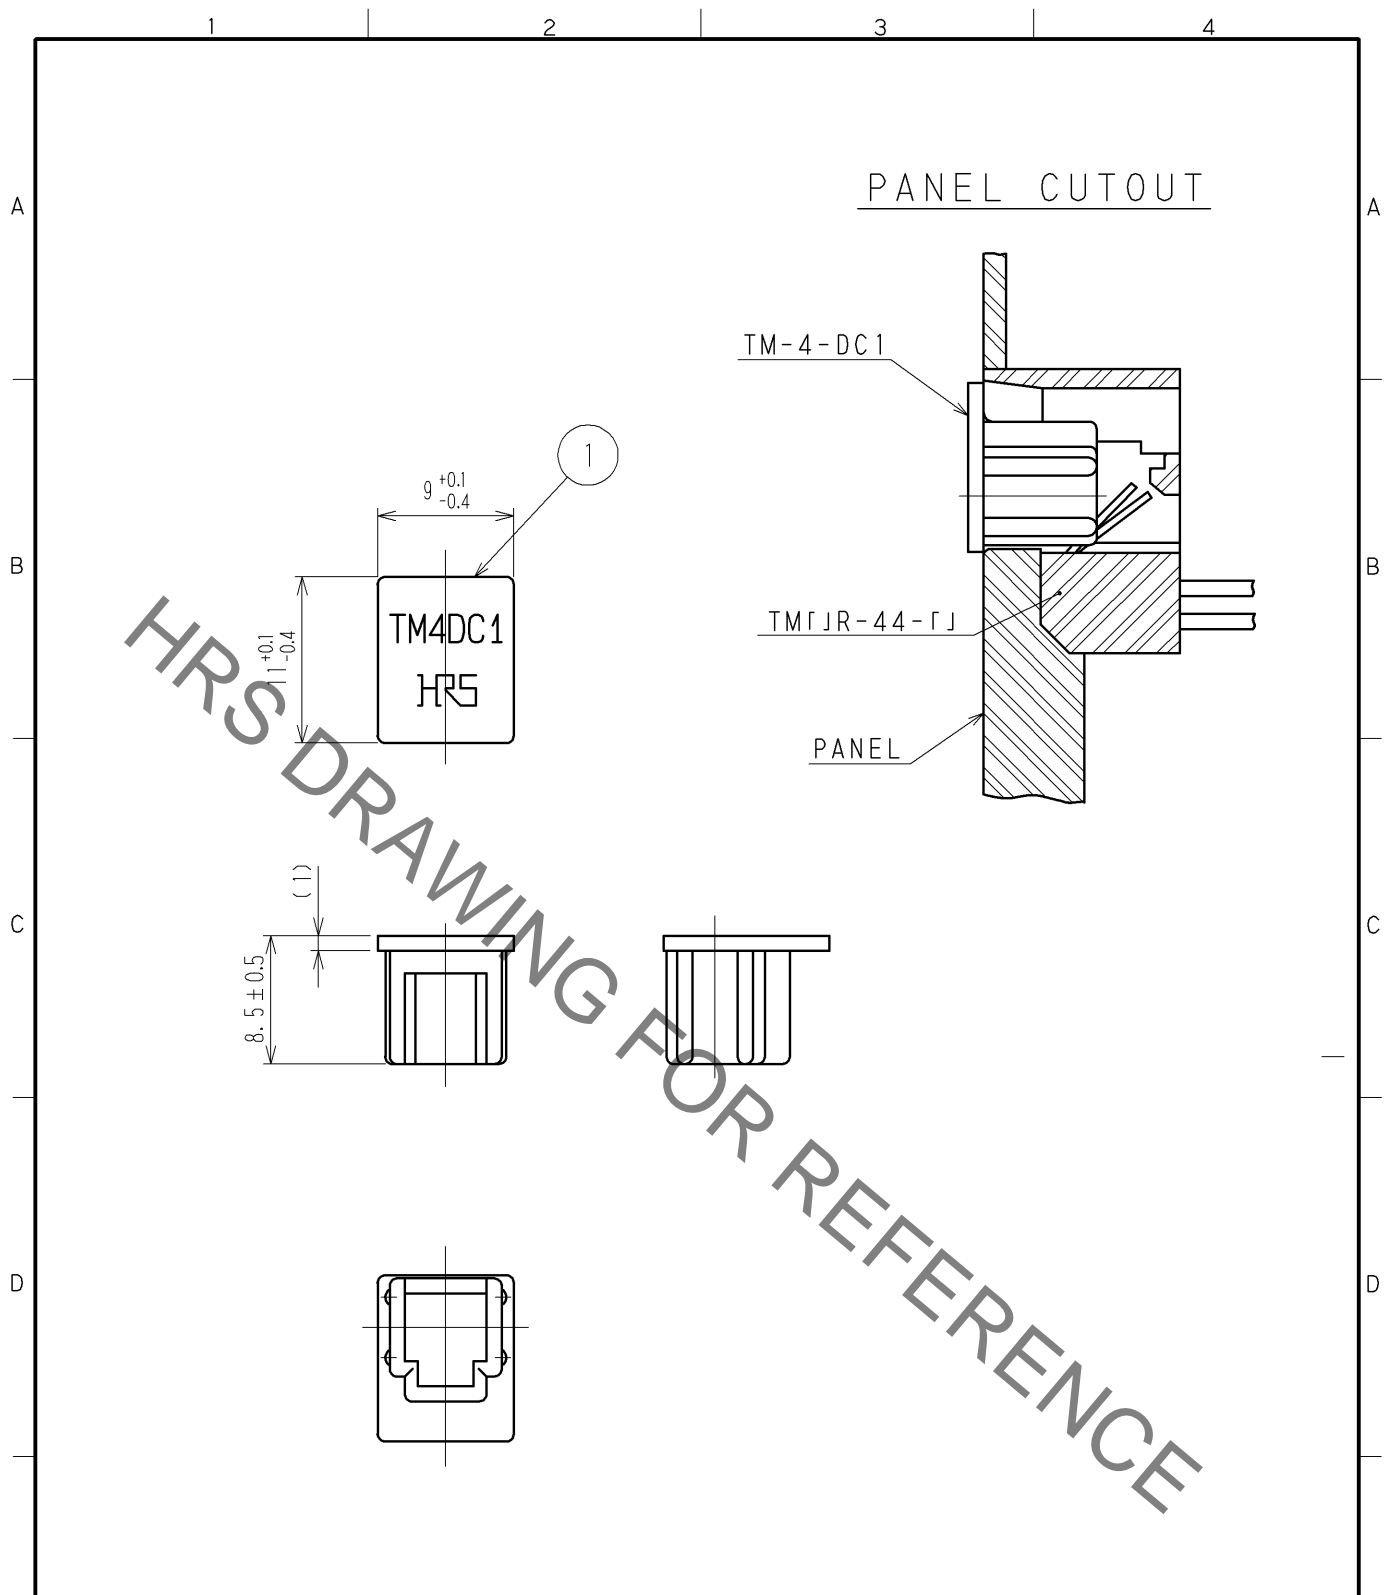

NOTE) 1. THE DIMENSIONS IN PARENTHESIS ARE FOR REFERENCE.

1	POLYETHYLENE	COLOR: DARK GRAY					
NO.	MATERIAL	FINISH. REMARKS	NO.	MATERIAL	FINISH. REMARKS		
UNITS mm		SCALE 2 : 1		DESCRIPTION OF REVISIONS	DESIGNED	CHECKED	DATE
HIROSE ELECTRIC CO., LTD.		APPROVED : HO.MIWA	06.12.11	DRAWING NO. EDC4-025739-01			
		CHECKED : S.J.SHIMIZU	06.12.11	PART NO. TM-4-DC1			
		DESIGNED : TS.ITO	06.12.08	CODE NO. CL222-1364-6-00			
		DRAWN : TS.ITO	06.12.08	1/1			