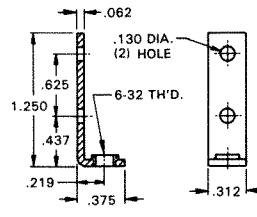

# THREADED MOUNTING BRACKETS

4-40 THREAD

CAT. NO. 612

.062 Steel  
Zinc Plate

4-40 THREAD

CAT. NO. 621

.062 Steel  
Zinc Plate

4-40 THREAD

CAT. NO. 616

.047 Brass  
Tin Plate

6-32 THREAD

CAT. NO. 634

.032 Brass  
Nickel Plate

6-32 THREAD

CAT. NO. 614

.032 Brass  
Tin Plate

6-32 THREAD

CAT. NO. 630

.032 Brass  
Tin Plate

6-32 THREAD

CAT. NO. 4334

.062 Steel  
Nickel Plate

6-32 THREAD

CAT. NO. 708

.062 Steel  
Nickel Plate

6-32 THREAD

CAT. NO. 617

.062 Steel  
Tin Plate

6-32 OR 8-32 THREAD

CAT. NO. 4332 #6-32  
CAT. NO. 4333 #8-32

.062 Brass  
Nickel Plate

8-32 THREAD