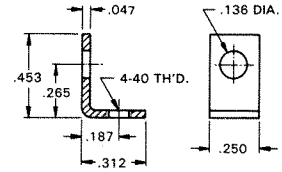

# THREADED MOUNTING BRACKETS

4-40 THREAD

CAT. NO. 612

.062 Steel  
Zinc Plate

4-40 THREAD

CAT. NO. 621

.062 Steel  
Zinc Plate

4-40 THREAD

CAT. NO. 616

.047 Brass  
Tin Plate

6-32 THREAD

CAT. NO. 634

.032 Brass  
Nickel Plate

6-32 THREAD

CAT. NO. 614

.032 Brass  
Tin Plate