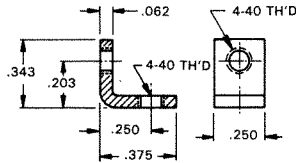

# THREADED MOUNTING BRACKETS

4-40 THREAD

CAT. NO. 612

.062 Steel  
Zinc Plate

4-40 THREAD

CAT. NO. 621

.062 Steel  
Zinc Plate

4-40 THREAD

CAT. NO. 616

.047 Brass  
Tin Plate

6-32 THREAD

CAT. NO. 634

.032 Brass  
Nickel Plate

6-32 THREAD

CAT. NO. 614

.032 Brass  
Tin Plate