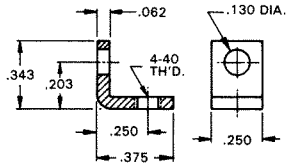

# THREADED MOUNTING BRACKETS

4-40 THREAD

CAT. NO. 612

.062 Steel  
Zinc Plate

4-40 THREAD

CAT. NO. 621

.062 Steel  
Zinc Plate

4-40 THREAD

CAT. NO. 616

.047 Brass  
Tin Plate

6-32 THREAD

CAT. NO. 634

.032 Brass  
Nickel Plate

6-32 THREAD

CAT. NO. 614

.032 Brass  
Tin Plate