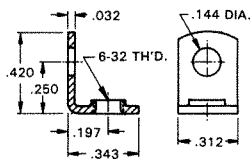

# THREADED MOUNTING BRACKETS

4-40 THREAD

CAT. NO. 612

.062 Steel  
Zinc Plate

4-40 THREAD

CAT. NO. 621

.062 Steel  
Zinc Plate

4-40 THREAD

CAT. NO. 616

.047 Brass  
Tin Plate

6-32 THREAD

CAT. NO. 634

.032 Brass  
Nickel Plate

6-32 THREAD

CAT. NO. 614

.032 Brass  
Tin Plate

6-32 THREAD

CAT. NO. 630

.032 Brass  
Tin Plate

6-32 THREAD

CAT. NO. 4334

.062 Steel  
Nickel Plate

6-32 THREAD

CAT. NO. 708