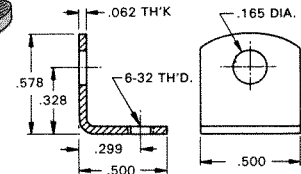

CAT. NO. 616

.047 Brass  
Tin Plate

6-32 THREAD

CAT. NO. 634

.032 Brass  
Nickel Plate

6-32 THREAD

CAT. NO. 614

.032 Brass  
Tin Plate

6-32 THREAD

CAT. NO. 630

.032 Brass  
Tin Plate

6-32 THREAD

CAT. NO. 4334

.062 Steel  
Nickel Plate

6-32 THREAD

CAT. NO. 708

.062 Steel  
Nickel Plate

6-32 THREAD

CAT. NO. 617

.062 Steel  
Tin Plate

6-32 OR 8-32 THREAD

CAT. NO. 4332 #6-32  
CAT. NO. 4333 #8-32

.062 Brass  
Nickel Plate

8-32 THREAD