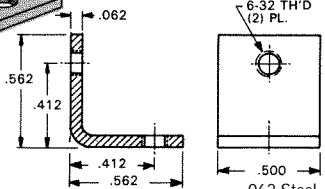

# THREADED MOUNTING BRACKETS

4-40 THREAD

CAT. NO. 612

.062 Steel  
Zinc Plate

4-40 THREAD

CAT. NO. 621

.062 Steel  
Zinc Plate

4-40 THREAD

CAT. NO. 616

.047 Brass  
Tin Plate

6-32 THREAD

CAT. NO. 634

.032 Brass  
Nickel Plate

6-32 THREAD

CAT. NO. 614

.032 Brass  
Tin Plate

6-32 THREAD

CAT. NO. 630

.032 Brass  
Tin Plate

6-32 THREAD

CAT. NO. 4334

.062 Steel  
Nickel Plate

6-32 THREAD

CAT. NO. 708

.062 Steel  
Nickel Plate

6-32 THREAD

CAT. NO. 617

.062 Steel  
Tin Plate

6-32 OR 8-32 THREAD

CAT. NO. 4332 #6-32  
CAT. NO. 4333 #8-32

.062 Brass  
Nickel Plate

8-32 THREAD