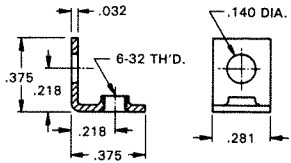

# THREADED MOUNTING BRACKETS

4-40 THREAD

CAT. NO. 612

.062 Steel  
Zinc Plate

4-40 THREAD

CAT. NO. 621

.062 Steel  
Zinc Plate

4-40 THREAD

CAT. NO. 616

.047 Brass  
Tin Plate

6-32 THREAD

CAT. NO. 634

.032 Brass  
Nickel Plate

6-32 THREAD

CAT. NO. 614

.032 Brass  
Tin Plate