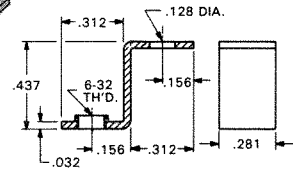

# THREADED MOUNTING BRACKETS

4-40 THREAD

CAT. NO. 612

.062 Steel  
Zinc Plate

4-40 THREAD

CAT. NO. 621

.062 Steel  
Zinc Plate

4-40 THREAD

CAT. NO. 616

.047 Brass  
Tin Plate

6-32 THREAD

CAT. NO. 634

.032 Brass  
Nickel Plate

6-32 THREAD

CAT. NO. 614

.032 Brass  
Tin Plate

6-32 THREAD

CAT. NO. 630

.032 Brass  
Tin Plate

6-32 THREAD

CAT. NO. 4334

.062 Steel  
Nickel Plate

6-32 THREAD

CAT. NO. 708